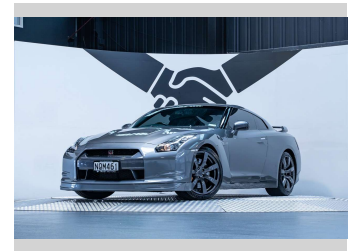

2008 Nissan GTR 3.8L V6 Twin Turbo

Purchase Price **\$89,990**
Includes GST, Registration & Licensing

Finance may be available on this vehicle. Ask one of our friendly staff for more information.

Gain peace of mind with Mechanical Breakdown Insurance. **Ask us how.**

Top features
None Listed

Body Style
2 door, Coupe

Odometer
64,700 km

Engine
3797 cc, Internal Combustion

Fuel Type
Petrol

Transmission
Automatic, 4WD

Wheels
-

VIN
7AT0DH12X16002106