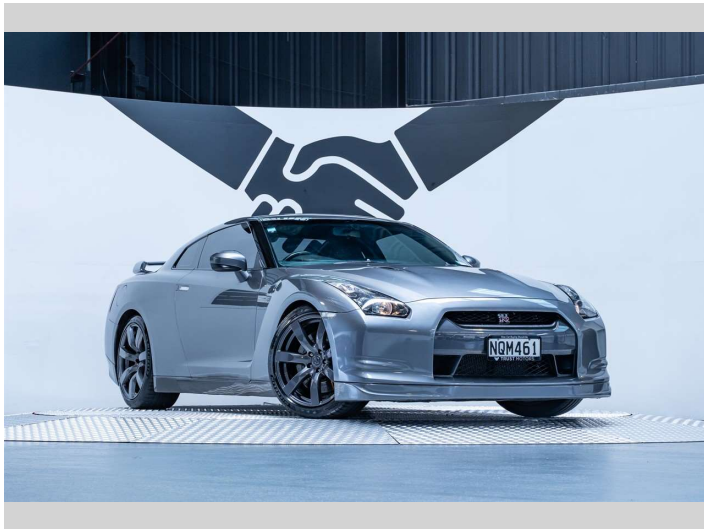

2008 Nissan GTR 3.8L V6 Twin Turbo

Purchase Price **\$89,990**
Includes GST, Registration & Licensing

Finance may be available on this vehicle. Ask one of our friendly staff for more information.

Gain peace of mind with Mechanical Breakdown Insurance. **Ask us how.**

Top features
None Listed

Body Style
2 door, Coupe

Odometer
64,700 km

Engine
3797 cc, Internal Combustion

Fuel Type
Petrol

Transmission
Automatic, 4WD

Wheels
-

VIN
7AT0DH12X16002106

Interior
Black

Safety
-

Reg No.
NQM461

Ext Colour
Gun Metal Metallic

History
Ex-Overseas, 5 owners

Seats
4 seats, Leather & Fabric

CO2 Emissions
-

Energy Economy
-