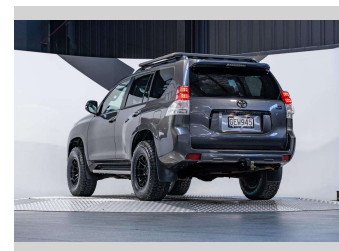

# 2012 Toyota Landcruiser Prado VX Limited 4.0L V6

**Purchase Price** **\$47,990**  
Includes GST, Registration & Licensing

Finance may be available on this vehicle. Ask one of our friendly staff for more information.

Gain peace of mind with Mechanical Breakdown Insurance. **Ask us how.**

**Top features**  
None Listed

Body Style  
**5 door, SUV / 4x4**

Odometer  
**56,200 km**

Engine  
**3956 cc, Internal Combustion**

Ext Colour  
**Graphite Grey**

History  
**NZ New, 3 owners**

Seats  
**7 seats, Leather**

CO2 Emissions  
☆☆☆☆☆☆  
**308 grams/km**

Energy Economy  
☆☆☆☆☆☆

**Annual fuel cost of \$5,020**  
**12.8L per 100km**