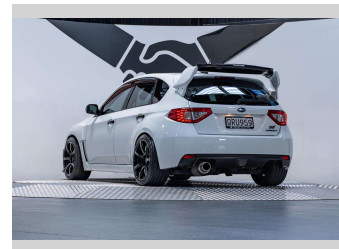

2008 Subaru Impreza WRX STI 2.0L Manual

Purchase Price

\$32,990

Includes GST, Registration & Licensing

Finance may be available on this vehicle. Ask one of our friendly staff for more information.

finance
NOW

Ext Colour

Satin White Pearl

History

Ex-Overseas, 10 owners

Seats

5 seats, Leather/ Suede

CO2 Emissions

-