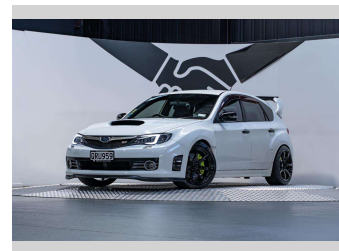

2008 Subaru Impreza WRX STI 2.0L Manual

Purchase Price

\$32,990

Includes GST, Registration & Licensing

Finance may be available on this vehicle. Ask one of our friendly staff for more information.

finance
NOW

Gain peace of mind with Mechanical Breakdown Insurance. **Ask us how.**

Protecta
INSURANCE
an ASSURANT company

Top features

None Listed

Body Style

5 door, Hatchback

Odometer

150,600 km

Ext Colour

Satin White Pearl

History

Ex-Overseas, 10 owners

Seats

5 seats, Leather/ Suede

CO2 Emissions

-