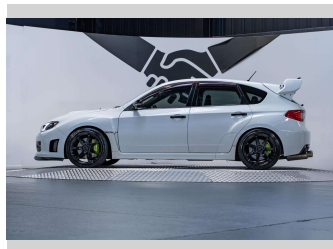

2008 Subaru Impreza WRX STI 2.0L Manual

Purchase Price

\$32,990

Includes GST, Registration & Licensing

Finance may be available on this vehicle. Ask one of our friendly staff for more information.

finance
NOW

Ext Colour

Satin White Pearl

History

Ex-Overseas, 10 owners

Seats

5 seats, Leather/ Suede

CO2 Emissions

-