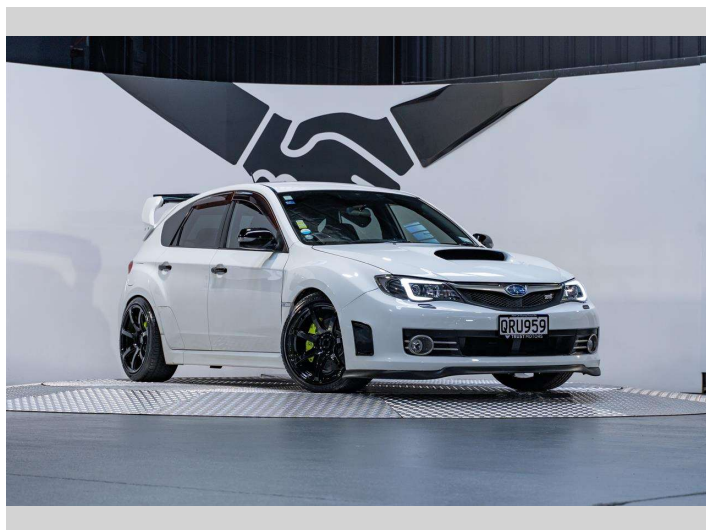

2008 Subaru Impreza WRX STI 2.0L Manual

Purchase Price

\$32,990

Includes GST, Registration & Licensing

Finance may be available on this vehicle. Ask one of our friendly staff for more information.

finance
NOW

Gain peace of mind with Mechanical Breakdown Insurance. **Ask us how.**

Protecta
INSURANCE
an ASSURANT company

Top features

None Listed

Body Style

5 door, Hatchback

Odometer

150,600 km

Ext Colour

Satin White Pearl

History

Ex-Overseas, 10 owners

Seats

5 seats, Leather/ Suede

CO2 Emissions

-