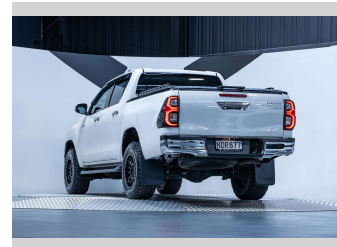

2020 Toyota Hilux SR5 2.8L 4WD Manual

Purchase Price **$53,990**
Includes GST, Registration & Licensing

Finance may be available on this vehicle. Ask one of our friendly staff for more information.

Gain peace of mind with Mechanical Breakdown Insurance. **Ask us how.**

Top features
None Listed

Body Style
4 door, Ute

Odometer
64,600 km

Engine
2755 cc, Internal Combustion

Fuel Type
Diesel

Transmission
Manual, 4WD

Wheels
-

VIN
MR0BA3CD200027773

Interior
Black

Safety
-

Reg No.
NDR877

Ext Colour
Glacier White

History
NZ New, 2 owners

Seats
5 seats, Fabric

CO2 Emissions
-

Energy Economy
-

Stock ID: 5750

Trust Motors Ltd | Phone 09 887 8668 | Email george@trustmotors.co.nz
10 Norman Spencer Drive, Papatoetoe, Auckland 2104, New Zealand
www.trustmotors.co.nz