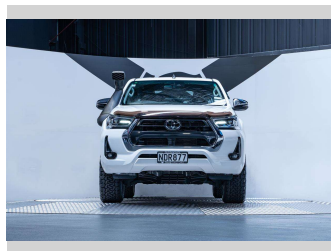

2020 Toyota Hilux SR5 2.8L 4WD Manual