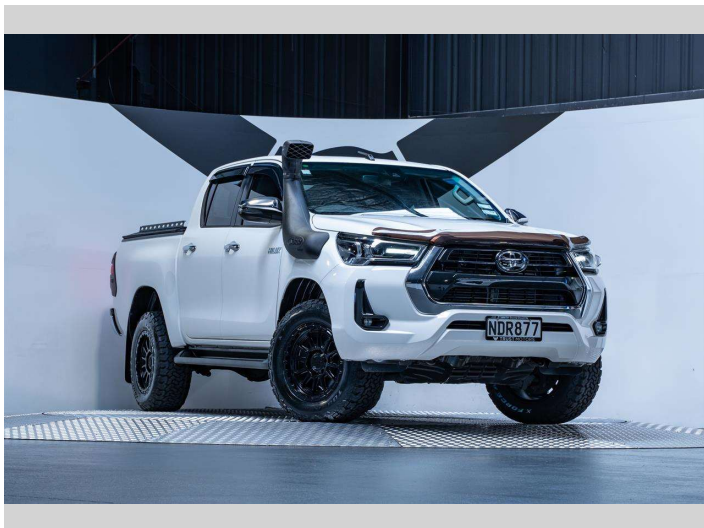

2020 Toyota Hilux SR5 2.8L 4WD Manual

Purchase Price **\$53,990**
Includes GST, Registration & Licensing

Finance may be available on this vehicle. Ask one of our friendly staff for more information.

Gain peace of mind with Mechanical Breakdown Insurance. **Ask us how.**

Top features
None Listed

Body Style
4 door, Ute

Odometer
64,600 km

Engine
2755 cc, Internal Combustion

Fuel Type
Diesel

Transmission
Manual, 4WD

Wheels
-

VIN
MR0BA3CD200027773

Interior
Black

Safety
-

Reg No.
NDR877

Ext Colour
Glacier White

History
NZ New, 2 owners

Seats
5 seats, Fabric

CO2 Emissions
-

Energy Economy
-