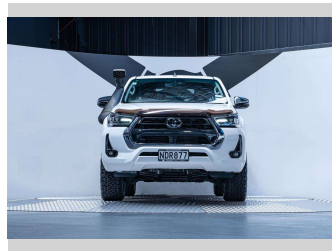

2020 Toyota Hilux SR5 2.8L 4WD Manual