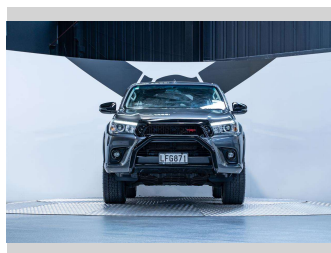

2018 Toyota Hilux SR5 4WD 2.8L

Purchase Price **\$42,990**
Includes GST, Registration & Licensing

Finance may be available on this vehicle. Ask one of our friendly staff for more information.

Gain peace of mind with Mechanical Breakdown Insurance. **Ask us how.**

an ASSURANT company

Top features
None Listed

Body Style
4 door, Ute

Odometer
136,000 km

Engine
2755 cc, Internal Combustion

Fuel Type
Diesel

Transmission
Automatic, 4WD

Wheels
-