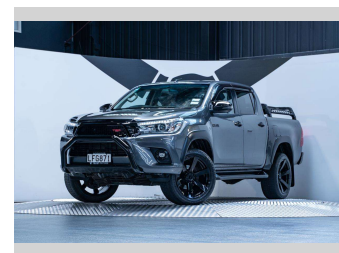

2018 Toyota Hilux SR5 4WD 2.8L

Purchase Price **\$42,990**
Includes GST, Registration & Licensing

Finance may be available on this vehicle. Ask one of our friendly staff for more information.

Gain peace of mind with Mechanical Breakdown Insurance. **Ask us how.**

an ASSURANT company

Top features
None Listed

Body Style
4 door, Ute

Odometer
136,000 km

Engine
2755 cc, Internal Combustion

Fuel Type
Diesel

Transmission
Automatic, 4WD

Wheels
-