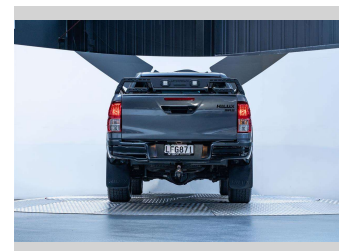

2018 Toyota Hilux SR5 4WD 2.8L

Purchase Price **\$42,990**
Includes GST, Registration & Licensing

Finance may be available on this vehicle. Ask one of our friendly staff for more information.

Gain peace of mind with Mechanical Breakdown Insurance. **Ask us how.**

an ASSURANT company

Top features
None Listed

Body Style
4 door, Ute

Odometer
136,000 km

Engine
2755 cc, Internal Combustion

Fuel Type
Diesel

Transmission
Automatic, 4WD

Wheels
-