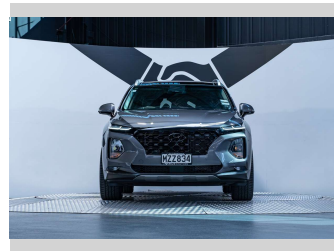

2020 Hyundai Santa Fe TM Limited 2.2L 4WD

Purchase Price **\$45,990**
Includes GST, Registration & Licensing

Finance may be available on this vehicle. Ask one of our friendly staff for more information.