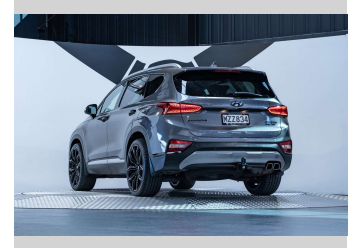

2020 Hyundai Santa Fe TM Limited 2.2L 4WD

Purchase Price **\$45,990**
Includes GST, Registration & Licensing

Finance may be available on this vehicle. Ask one of our friendly staff for more information.

Gain peace of mind with Mechanical Breakdown Insurance. **Ask us how.**

Top features
None Listed

Body Style
5 door, SUV / 4x4

Odometer
40,600 km

Engine
2199 cc, Internal Combustion

Fuel Type
Diesel

Transmission
Automatic, 4WD