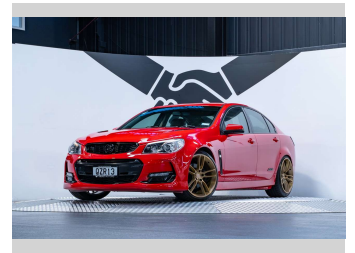

2017 Holden Commodore VF2 SS-V 6.2L LS3

Purchase Price **\$54,990**
Includes GST, Registration & Licensing

Finance may be available on this vehicle. Ask one of our friendly staff for more information.

Gain peace of mind with Mechanical Breakdown Insurance. **Ask us how.**

Top features

None Listed

Body Style
4 door, Sedan

Odometer
100,200 km

Engine
6162 cc, Internal Combustion

Fuel Type
Petrol

Transmission
Automatic, Rear Wheel

Wheels
-

VIN
6G1FE5EWXGL260111

Interior
Black

Safety

Based on 2024 UCSR rating for 13-17 models

Reg No.
QZR13

Ext Colour
Sting Red

History
NZ New, 9 owners

Seats
5 seats, Leather