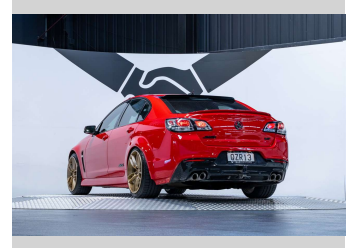

2017 Holden Commodore VF2 SS-V 6.2L LS3

Purchase Price **\$54,990**
Includes GST, Registration & Licensing

Finance may be available on this vehicle. Ask one of our friendly staff for more information.

Gain peace of mind with Mechanical Breakdown Insurance. **Ask us how.**

Top features

None Listed

Body Style
4 door, Sedan

Odometer
100,200 km

Engine
6162 cc, Internal Combustion

Fuel Type
Petrol

Transmission
Automatic, Rear Wheel

Wheels
-

VIN
6G1FE5EWXGL260111

Interior
Black

Safety

Based on 2024 UCSR rating for 13-17 models

Reg No.
QZR13

Ext Colour
Sting Red

History
NZ New, 9 owners

Seats
5 seats, Leather