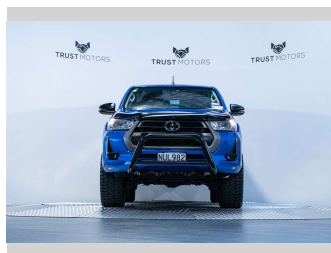

2021 Toyota Hilux SR 2.8D Manual