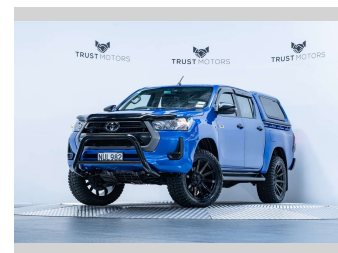

2021 Toyota Hilux SR 2.8D Manual

Purchase Price **\$49,990**
Includes GST, Registration & Licensing

Finance may be available on this vehicle. Ask one of our friendly staff for more information.

Gain peace of mind with Mechanical Breakdown Insurance. **Ask us how.**

Top features
None Listed

Body Style
4 door, Ute

Odometer
83,800 km

Engine
2755 cc, Internal Combustion

Fuel Type
Diesel

Transmission
Automatic, 4WD

Wheels
-

VIN
MR0KA3CD701262888

Interior
Black

Safety
-

Reg No.
NUL982

Ext Colour
Nebula Blue

History
NZ New, 2 owners

Seats
5 seats, Fabric

CO2 Emissions
-

Energy Economy
-