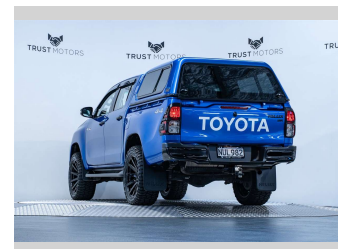

2021 Toyota Hilux SR 2.8D Manual