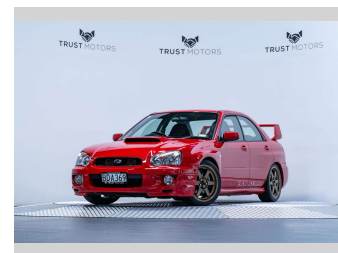

2003 Subaru Impreza WRX 2.0L Turbo Manual

Purchase Price **\$29,990**
Includes GST, Registration & Licensing

Finance may be available on this vehicle. Ask one of our friendly staff for more information.

Gain peace of mind with Mechanical Breakdown Insurance. **Ask us how.**

Top features
None Listed

Body Style
4 door, Sedan

Odometer
63,000 km

Engine
1994 cc, Internal Combustion

Fuel Type
Petrol

Transmission
Manual, 4WD