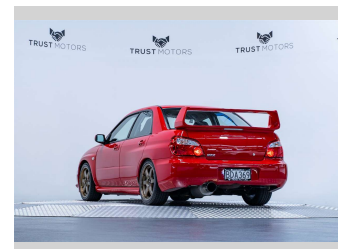

2003 Subaru Impreza WRX 2.0L Turbo Manual

Purchase Price **\$29,990**
Includes GST, Registration & Licensing

Finance may be available on this vehicle. Ask one of our friendly staff for more information.

Gain peace of mind with Mechanical Breakdown Insurance. **Ask us how.**

Top features
None Listed

Body Style
4 door, Sedan

Odometer
63,000 km

Engine
1994 cc, Internal Combustion

Fuel Type
Petrol

Transmission
Manual, 4WD