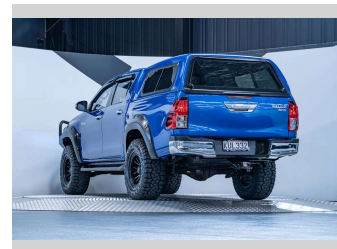

2017 Toyota Hilux SR5 2.8L Turbo Diesel

Purchase Price **\$42,990**
Includes GST, Registration & Licensing

Finance may be available on this vehicle. Ask one of our friendly staff for more information.

Gain peace of mind with Mechanical Breakdown Insurance. **Ask us how.**

an ASSURANT company

Top features
None Listed

Body Style
4 door, Ute

Odometer
95,700 km

Engine
2755 cc, Internal Combustion

Fuel Type
Diesel

Transmission
Automatic

Wheels
-