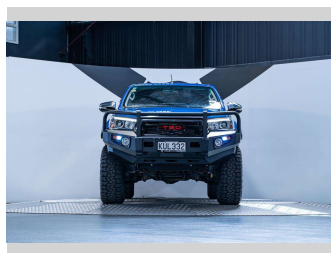

2017 Toyota Hilux SR5 2.8L Turbo Diesel

Purchase Price **\$42,990**
Includes GST, Registration & Licensing

Finance may be available on this vehicle. Ask one of our friendly staff for more information.

Gain peace of mind with Mechanical Breakdown Insurance. **Ask us how.**

an ASSURANT company

Top features
None Listed

Body Style
4 door, Ute

Odometer
95,700 km

Engine
2755 cc, Internal Combustion

Fuel Type
Diesel

Transmission
Automatic

Wheels
-