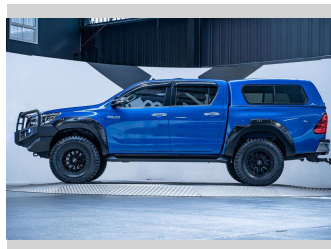

2017 Toyota Hilux SR5 2.8L Turbo Diesel

Purchase Price **\$42,990**
Includes GST, Registration & Licensing

Finance may be available on this vehicle. Ask one of our friendly staff for more information.

Gain peace of mind with Mechanical Breakdown Insurance. **Ask us how.**

an ASSURANT company

Top features
None Listed

Body Style
4 door, Ute

Odometer
95,700 km

Engine
2755 cc, Internal Combustion

Fuel Type
Diesel

Transmission
Automatic

Wheels
-

VIN
MROGA3DD800262070

Interior
Black

Safety
-

Reg No.
KUL332

Ext Colour
Nebula Blue

History
NZ New, 3 owners

Seats
5 seats, Fabric

CO2 Emissions
-