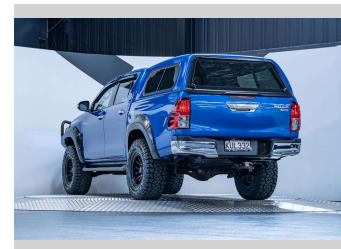

2017 Toyota Hilux SR5 2.8L Turbo Diesel

Purchase Price **\$40,990**
Includes GST, Registration & Licensing

Finance may be available on this vehicle. Ask one of our friendly staff for more information.

Gain peace of mind with Mechanical Breakdown Insurance. **Ask us how.**

Top features
None Listed

Body Style
4 door, Ute

Odometer
95,700 km

Engine
2755 cc, Internal Combustion

Fuel Type
Diesel

Transmission
Automatic

Wheels
-

VIN
MROGA3DD800262070

Interior
Black

Safety
-

Reg No.
KUL332

Ext Colour
Nebula Blue

History
NZ New, 3 owners

Seats
5 seats, Fabric

CO2 Emissions
-

Energy Economy
-