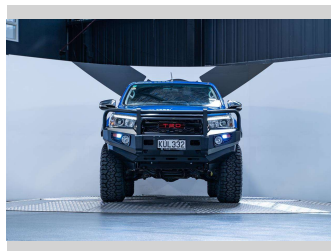

2017 Toyota Hilux SR5 2.8L Turbo Diesel

Purchase Price **\$40,990**
Includes GST, Registration & Licensing

Finance may be available on this vehicle. Ask one of our friendly staff for more information.

Gain peace of mind with Mechanical Breakdown Insurance. **Ask us how.**

Top features
None Listed

Body Style
4 door, Ute

Odometer
95,700 km

Engine
2755 cc, Internal Combustion

Fuel Type
Diesel

Transmission
Automatic

Wheels
-

VIN
MROGA3DD800262070

Interior
Black

Safety
-

Reg No.
KUL332

Ext Colour
Nebula Blue

History
NZ New, 3 owners

Seats
5 seats, Fabric

CO2 Emissions
-

Energy Economy
-