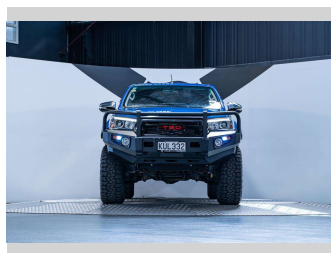

# 2017 Toyota Hilux SR5 2.8L Turbo Diesel

**Purchase Price** **\$42,990**  
Includes GST, Registration & Licensing

Finance may be available on this vehicle. Ask one of our friendly staff for more information.