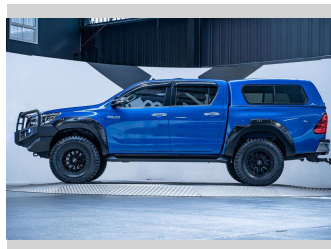

# 2017 Toyota Hilux SR5 2.8L Turbo Diesel

**Purchase Price** **\$42,990**  
Includes GST, Registration & Licensing

Finance may be available on this vehicle. Ask one of our friendly staff for more information.

Gain peace of mind with Mechanical Breakdown Insurance. **Ask us how.**

  
an ASSURANT company

**Top features**  
None Listed

Body Style  
**4 door, Ute**

Odometer  
**95,700 km**

Engine  
**2755 cc, Internal Combustion**