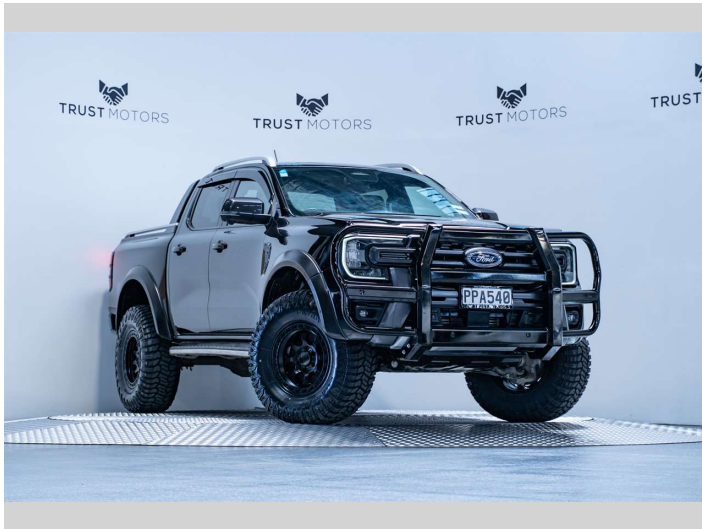

# 2022 Ford Ranger Wildtrak 3.0L V6 4WD

**Purchase Price** **\$69,990**  
Includes GST, Registration & Licensing

Finance may be available on this vehicle. Ask one of our friendly staff for more information.

Gain peace of mind with Mechanical Breakdown Insurance. **Ask us how.**

**Top features**  
None Listed

**Body Style**  
4 door, Ute

**Odometer**  
63,600 km

**Engine**  
2993 cc, Internal Combustion

**Fuel Type**  
Diesel