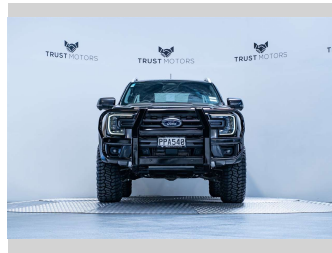

# 2022 Ford Ranger Wildtrak 3.0L V6 4WD

**Purchase Price** **\$69,990**  
Includes GST, Registration & Licensing

Finance may be available on this vehicle. Ask one of our friendly staff for more information.