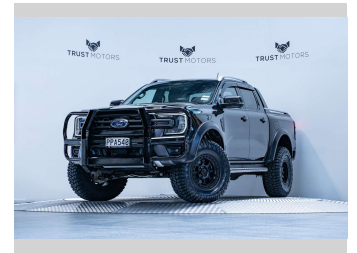

# 2022 Ford Ranger Wildtrak 3.0L V6 4WD

**Purchase Price** **\$69,990**  
Includes GST, Registration & Licensing

Finance may be available on this vehicle. Ask one of our friendly staff for more information.

Gain peace of mind with Mechanical Breakdown Insurance. **Ask us how.**

**Top features**  
None Listed

**Body Style**  
4 door, Ute

**Odometer**  
63,600 km

**Engine**  
2993 cc, Internal Combustion

**Fuel Type**  
Diesel