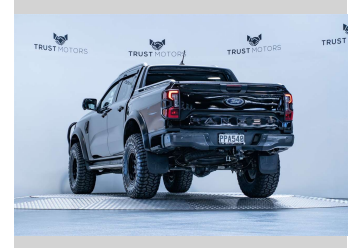

# 2022 Ford Ranger Wildtrak 3.0L V6 4WD

**Purchase Price** **\$69,990**  
Includes GST, Registration & Licensing

Finance may be available on this vehicle. Ask one of our friendly staff for more information.

Gain peace of mind with Mechanical Breakdown Insurance. **Ask us how.**

**Top features**  
None Listed

**Body Style**  
4 door, Ute

**Odometer**  
63,600 km

**Engine**  
2993 cc, Internal Combustion

**Fuel Type**  
Diesel