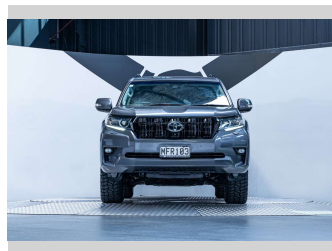

# 2019 Toyota Landcruiser Prado VX 2.8D 4WD

**Purchase Price** **\$59,990**  
Includes GST, Registration & Licensing

Finance may be available on this vehicle. Ask one of our friendly staff for more information.