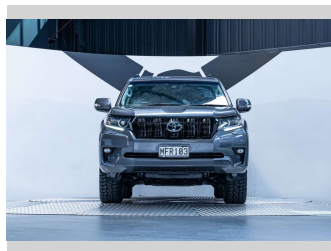

# 2019 Toyota Landcruiser Prado VX 2.8D 4WD

**Purchase Price** **\$59,990**  
Includes GST, Registration & Licensing

Finance may be available on this vehicle. Ask one of our friendly staff for more information.