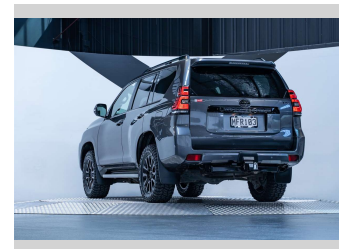

# 2019 Toyota Landcruiser Prado VX 2.8D 4WD

**Purchase Price** **\$59,990**  
Includes GST, Registration & Licensing

Finance may be available on this vehicle. Ask one of our friendly staff for more information.

Gain peace of mind with Mechanical Breakdown Insurance. **Ask us how.**

**Top features**  
None Listed

Body Style  
**5 door, SUV / 4x4**

Odometer  
**91,100 km**

Engine  
**2755 cc, Internal Combustion**