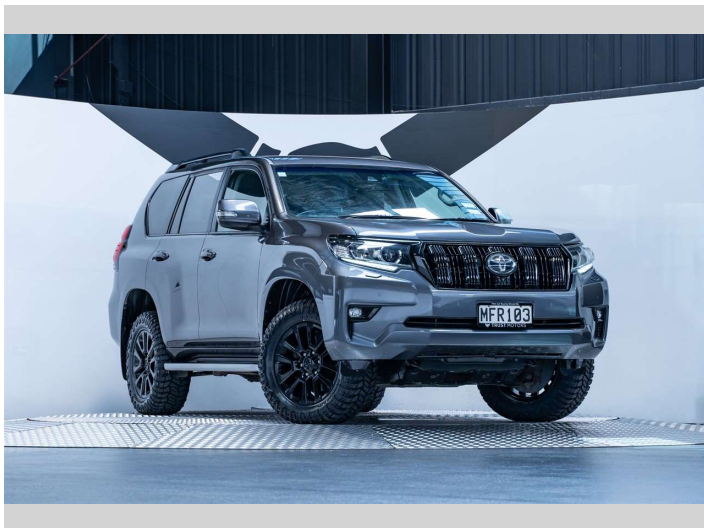

# 2019 Toyota Landcruiser Prado VX 2.8D 4WD

**Purchase Price** **\$59,990**  
Includes GST, Registration & Licensing

Finance may be available on this vehicle. Ask one of our friendly staff for more information.

Gain peace of mind with Mechanical Breakdown Insurance. **Ask us how.**

**Top features**  
None Listed

Body Style  
**5 door, SUV / 4x4**

Odometer  
**91,100 km**

Engine  
**2755 cc, Internal Combustion**