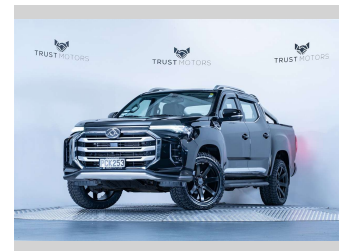

2022 LDV T60 Elite 2.0L Bi-Turbo 4WD

Purchase Price **\$29,990**
Includes GST, Registration & Licensing

Finance may be available on this vehicle. Ask one of our friendly staff for more information.

Gain peace of mind with Mechanical Breakdown Insurance. **Ask us how.**

Top features
None Listed

Body Style
4 door, Ute

Odometer
81,900 km

Engine
1996 cc, Internal Combustion

Fuel Type
Diesel

Transmission
Automatic, 4WD

Wheels
-

VIN
LSFAM11C1MA162042

Interior
Black

Safety

Based on 2024 VSRR rating

Reg No.
PCK253

Ext Colour
Metal Black

History
NZ New, 2 owners

Seats
5 seats, Fabric

CO2 Emissions
★☆☆☆☆
278 grams/km