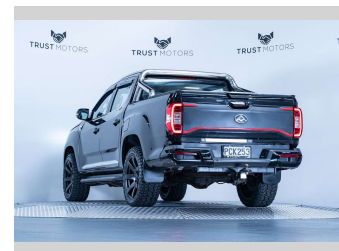

2022 LDV T60 Elite 2.0L Bi-Turbo 4WD

Purchase Price **\$29,990**
Includes GST, Registration & Licensing

Finance may be available on this vehicle. Ask one of our friendly staff for more information.

Gain peace of mind with Mechanical Breakdown Insurance. **Ask us how.**

Top features
None Listed

Body Style
4 door, Ute

Odometer
81,900 km

Engine
1996 cc, Internal Combustion

Fuel Type
Diesel

Transmission
Automatic, 4WD

Wheels
-

VIN
LSFAM11C1MA162042