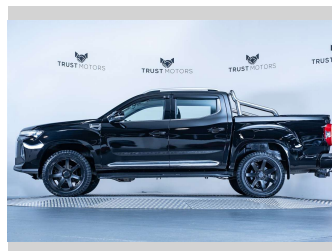

2022 LDV T60 Elite 2.0L Bi-Turbo 4WD

Purchase Price **\$29,990**
Includes GST, Registration & Licensing

Finance may be available on this vehicle. Ask one of our friendly staff for more information.

Gain peace of mind with Mechanical Breakdown Insurance. **Ask us how.**

Top features
None Listed

Body Style
4 door, Ute

Odometer
81,900 km

Engine
1996 cc, Internal Combustion

Fuel Type
Diesel

Transmission
Automatic, 4WD

Wheels
-

VIN
LSFAM11C1MA162042

Interior
Black

Safety

Based on 2024 VSRR rating

Reg No.
PCK253

Ext Colour
Metal Black

History
NZ New, 2 owners

Seats
5 seats, Fabric

CO2 Emissions
★☆☆☆☆
278 grams/km