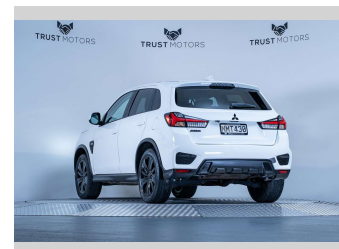

2021 Mitsubishi Asx LS 2.0L Petrol