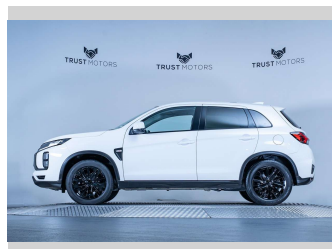

2021 Mitsubishi Asx LS 2.0L Petrol