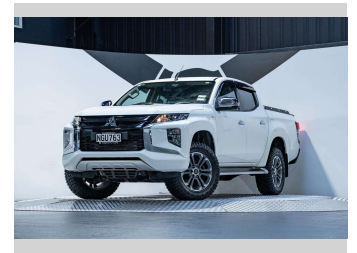

2021 Mitsubishi Triton GLXR 2.4L Automatic

Purchase Price

\$31,990

Includes GST, Registration & Licensing

Finance may be available on this vehicle. Ask one of our friendly staff for more information.

Gain peace of mind with Mechanical Breakdown Insurance. **Ask us how.**

Top features

None Listed

Body Style

4 door, Ute

Odometer

75,600 km

Engine

2442 cc, Internal Combustion