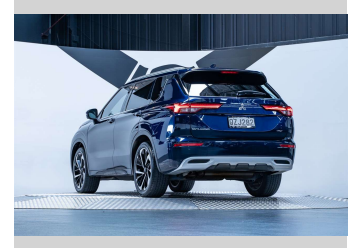

2022 Mitsubishi Outlander VRX 2.5L 4WD

Purchase Price

$42,990

Includes GST, Registration & Licensing

Finance may be available on this vehicle. Ask one of our friendly staff for more information.

Gain peace of mind with Mechanical Breakdown Insurance. **Ask us how.**

Top features

None Listed

Body Style

5 door, SUV / 4x4

Odometer

28,200 km

Engine

2488 cc, Internal Combustion

Fuel Type

Petrol

Transmission

Automatic, 4WD

Wheels

-

VIN

JMFXTGM4WNZ005579

Interior

Cream

Safety

-

Reg No.

QZJ282

Ext Colour

Dark Blue Pearl

History

NZ New, 5 owners

Seats

7 seats, Leather

CO2 Emissions

-

Energy Economy

-

Stock ID: 5925

Trust Motors Ltd | Phone 09 887 8668 | Email george@trustmotors.co.nz
10 Norman Spencer Drive, Papatoetoe, Auckland 2104, New Zealand
www.trustmotors.co.nz

★★★★★
4.92 | 1377 reviews