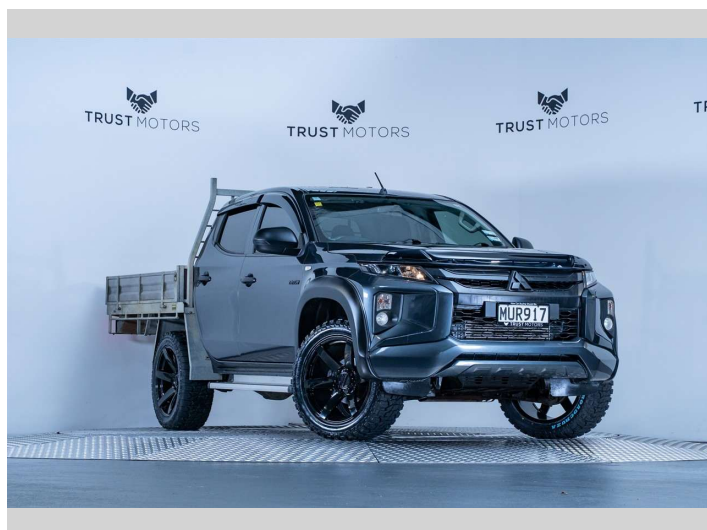

# 2020 Mitsubishi Triton GLX 2.4D 4WD Manual

**Purchase Price** **\$35,990**  
Includes GST, Registration & Licensing

Finance may be available on this vehicle. Ask one of our friendly staff for more information.

Gain peace of mind with Mechanical Breakdown Insurance. **Ask us how.**

**Top features**  
None Listed

**Body Style**  
**4 door, Ute**

**Odometer**  
**169,700 km**

**Engine**  
**2442 cc, Internal Combustion**