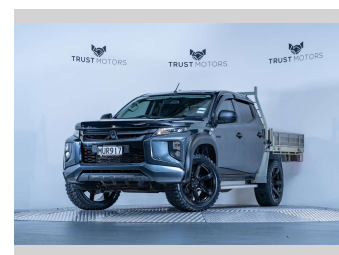

# 2020 Mitsubishi Triton GLX 2.4D 4WD Manual

**Purchase Price** **\$35,990**  
Includes GST, Registration & Licensing

Finance may be available on this vehicle. Ask one of our friendly staff for more information.

Gain peace of mind with Mechanical Breakdown Insurance. **Ask us how.**

**Top features**  
None Listed

**Body Style**  
**4 door, Ute**

**Odometer**  
**169,700 km**

**Engine**  
**2442 cc, Internal Combustion**