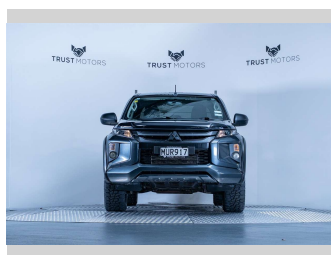

# 2020 Mitsubishi Triton GLX 2.4D 4WD Manual

**Purchase Price** **\$35,990**  
Includes GST, Registration & Licensing

Finance may be available on this vehicle. Ask one of our friendly staff for more information.