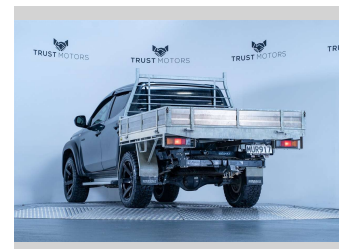

# 2020 Mitsubishi Triton GLX 2.4D 4WD Manual

**Purchase Price** **\$35,990**  
Includes GST, Registration & Licensing

Finance may be available on this vehicle. Ask one of our friendly staff for more information.