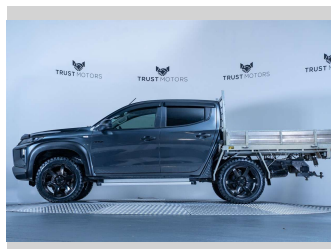

# 2020 Mitsubishi Triton GLX 2.4D 4WD Manual

**Purchase Price** **\$35,990**  
Includes GST, Registration & Licensing

Finance may be available on this vehicle. Ask one of our friendly staff for more information.

Gain peace of mind with Mechanical Breakdown Insurance. **Ask us how.**

**Top features**  
None Listed

**Body Style**  
**4 door, Ute**

**Odometer**  
**169,700 km**

**Engine**  
**2442 cc, Internal Combustion**