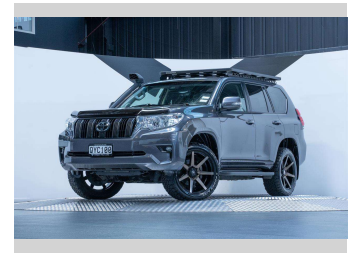

2018 Toyota Landcruiser Prado GX 2.8L 4WD

Purchase Price **\$52,990**
Includes GST, Registration & Licensing

Finance may be available on this vehicle. Ask one of our friendly staff for more information.

Gain peace of mind with Mechanical Breakdown Insurance. **Ask us how.**

Top features
None Listed

Body Style
5 door, SUV / 4x4

Odometer
100,200 km

Engine
2755 cc, Internal Combustion

Fuel Type
Diesel

Transmission
Automatic, 4WD