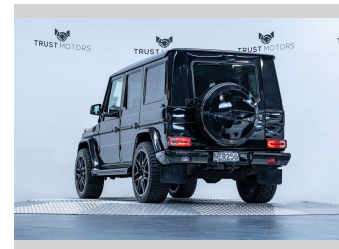

2015 Mercedes-Benz G 350 AMG 3.0L Diesel V6

Purchase Price **\$84,990**
Includes GST, Registration & Licensing

Finance may be available on this vehicle. Ask one of our friendly staff for more information.

Gain peace of mind with Mechanical Breakdown Insurance. **Ask us how.**

Top features
None Listed

Body Style
5 door, SUV / 4x4

Odometer
80,800 km

Engine
2980 cc, Internal Combustion

Fuel Type
Diesel

Transmission
Automatic, 4WD