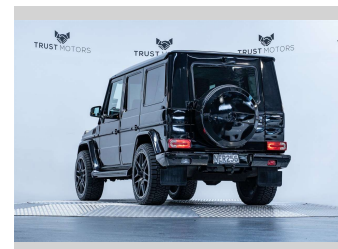

# 2015 Mercedes-Benz G 350 AMG 3.0L Diesel V6

**Purchase Price** **\$84,990**  
Includes GST, Registration & Licensing

Finance may be available on this vehicle. Ask one of our friendly staff for more information.