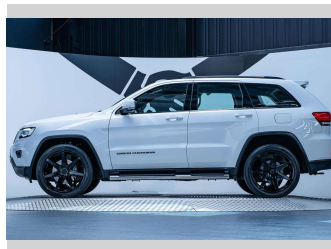

2016 Jeep Grand Cherokee Laredo 3.6L V6

Purchase Price **\$29,990**
Includes GST, Registration & Licensing

Finance may be available on this vehicle. Ask one of our friendly staff for more information.

Gain peace of mind with Mechanical Breakdown Insurance. **Ask us how.**

Top features
None Listed

Body Style
5 door, SUV / 4x4

Odometer
76,000 km

Engine
3604 cc, Internal Combustion

Fuel Type
Petrol

Transmission
Automatic

Wheels
-

VIN
1C4RJEEG6GC347400

Interior
Black

Safety
-

Reg No.
KFK799

Ext Colour
Bright White

History
NZ New, 6 owners

Seats
5 seats

CO2 Emissions
-

Energy Economy
-