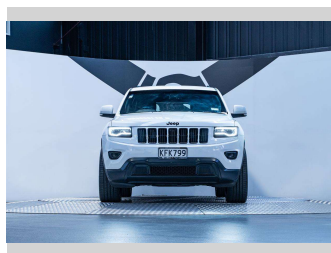

2016 Jeep Grand Cherokee Laredo 3.6L V6

Purchase Price **\$29,990**
Includes GST, Registration & Licensing

Finance may be available on this vehicle. Ask one of our friendly staff for more information.

Gain peace of mind with Mechanical Breakdown Insurance. **Ask us how.**

Top features
None Listed

Body Style
5 door, SUV / 4x4

Odometer
76,000 km

Engine
3604 cc, Internal Combustion

Fuel Type
Petrol

Transmission
Automatic

Wheels
-

VIN
1C4RJEEG6GC347400

Interior
Black

Safety
-

Reg No.
KFK799

Ext Colour
Bright White

History
NZ New, 6 owners

Seats
5 seats

CO2 Emissions
-

Energy Economy
-