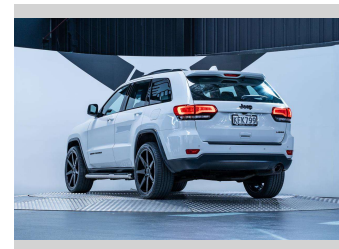

2016 Jeep Grand Cherokee Laredo 3.6L V6

Purchase Price **\$29,990**
Includes GST, Registration & Licensing

Finance may be available on this vehicle. Ask one of our friendly staff for more information.

Gain peace of mind with Mechanical Breakdown Insurance. **Ask us how.**

Top features
None Listed

Body Style
5 door, SUV / 4x4

Odometer
76,000 km

Engine
3604 cc, Internal Combustion

Fuel Type
Petrol

Transmission
Automatic

Wheels
-

VIN
1C4RJEEG6GC347400

Interior
Black

Safety
-

Reg No.
KFK799

Ext Colour
Bright White

History
NZ New, 6 owners

Seats
5 seats

CO2 Emissions
-

Energy Economy
-