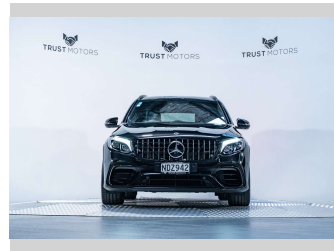

2019 Mercedes-Benz GLC 63 S AMG 4.0L Bi-Turbo

Purchase Price **\$84,990**
Includes GST, Registration & Licensing

Finance may be available on this vehicle. Ask one of our friendly staff for more information.