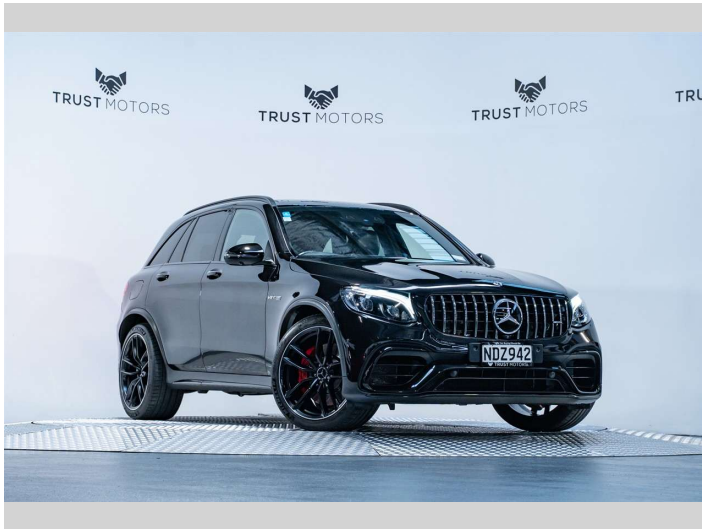

2019 Mercedes-Benz GLC 63 S AMG 4.0L Bi-Turbo

Purchase Price **\$84,990**
Includes GST, Registration & Licensing

Finance may be available on this vehicle. Ask one of our friendly staff for more information.

Gain peace of mind with Mechanical Breakdown Insurance. **Ask us how.**

Top features
None Listed

Body Style
4 door, SUV / 4x4

Odometer
45,600 km

Engine
3982 cc, Internal Combustion

Fuel Type
Petrol

Transmission
Automatic, 4WD