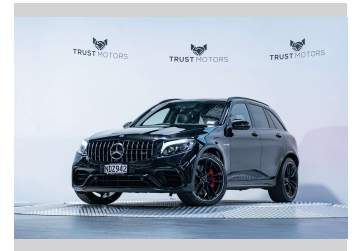

2019 Mercedes-Benz GLC 63 S AMG 4.0L Bi-Turbo

Purchase Price **\$84,990**
Includes GST, Registration & Licensing

Finance may be available on this vehicle. Ask one of our friendly staff for more information.