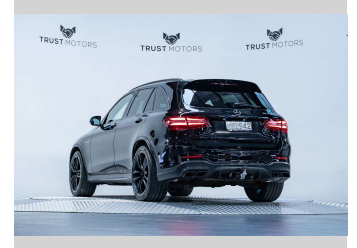

2019 Mercedes-Benz GLC 63 S AMG 4.0L Bi-Turbo

Purchase Price **\$84,990**
Includes GST, Registration & Licensing

Finance may be available on this vehicle. Ask one of our friendly staff for more information.

Gain peace of mind with Mechanical Breakdown Insurance. **Ask us how.**

Top features
None Listed

Body Style
4 door, SUV / 4x4

Odometer
45,600 km

Engine
3982 cc, Internal Combustion

Fuel Type
Petrol

Transmission
Automatic, 4WD