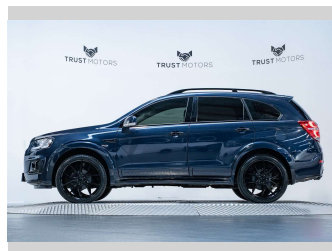

# 2017 Holden Captiva LTZ 3.0L V6 4WD

**Purchase Price** **\$22,990**  
Includes GST, Registration & Licensing

Finance may be available on this vehicle. Ask one of our friendly staff for more information.

Gain peace of mind with Mechanical Breakdown Insurance. **Ask us how.**

**Top features**  
None Listed

Body Style  
**4 door, SUV / 4x4**

Odometer  
**69,200 km**

Engine  
**2997 cc, Internal Combustion**

Ext Colour  
**Old Blue Eyes**

History  
**NZ New, 9 owners**

Seats  
**7 seats, Leather**

CO2 Emissions  
★☆☆☆☆  
**280 grams/km**

Energy Economy  
★☆☆☆☆

**Annual fuel cost of \$4,660**  
**11.9L per 100km**