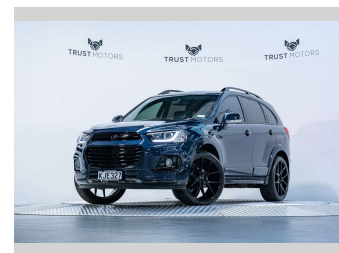

# 2017 Holden Captiva LTZ 3.0L V6 4WD

**Purchase Price** **\$22,990**  
Includes GST, Registration & Licensing

Finance may be available on this vehicle. Ask one of our friendly staff for more information.

Ext Colour  
**Old Blue Eyes**

History  
**NZ New, 9 owners**

Seats  
**7 seats, Leather**

CO2 Emissions  
★☆☆☆☆  
**280 grams/km**

Energy Economy  
★☆☆☆☆

**Annual fuel cost of \$4,660**  
**11.9L per 100km**