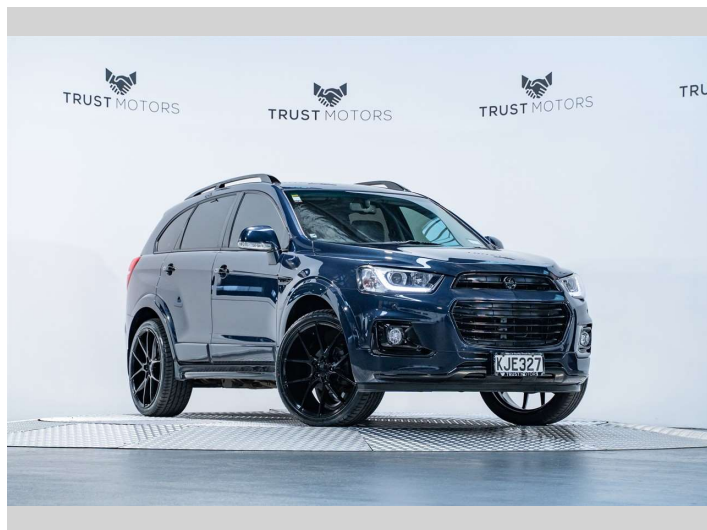

# 2017 Holden Captiva LTZ 3.0L V6 4WD

**Purchase Price** **\$22,990**  
Includes GST, Registration & Licensing

Finance may be available on this vehicle. Ask one of our friendly staff for more information.

Gain peace of mind with Mechanical Breakdown Insurance. **Ask us how.**

**Top features**  
None Listed

Body Style  
**4 door, SUV / 4x4**

Odometer  
**69,200 km**

Engine  
**2997 cc, Internal Combustion**

Fuel Type  
**Petrol**

Transmission  
**Automatic, 4WD**

Wheels  
-

VIN  
**KL3CD2659GB538248**

Interior  
**Black**

Safety  

Based on 2024 UCSR rating for 06-18 models

Reg No.  
**KJE327**

Ext Colour  
**Old Blue Eyes**

History  
**NZ New, 9 owners**

Seats  
**7 seats, Leather**

CO2 Emissions  
★☆☆☆☆  
**280 grams/km**

Energy Economy  
★☆☆☆☆

**Annual fuel cost of \$4,660**  
**11.9L per 100km**