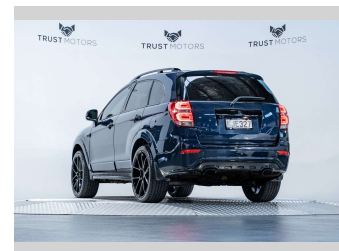

# 2017 Holden Captiva LTZ 3.0L V6 4WD

**Purchase Price** **\$22,990**  
Includes GST, Registration & Licensing

Finance may be available on this vehicle. Ask one of our friendly staff for more information.

Ext Colour  
**Old Blue Eyes**

History  
**NZ New, 9 owners**

Seats  
**7 seats, Leather**

CO2 Emissions  
★☆☆☆☆  
**280 grams/km**

Energy Economy  
★☆☆☆☆

**Annual fuel cost of \$4,660**  
**11.9L per 100km**