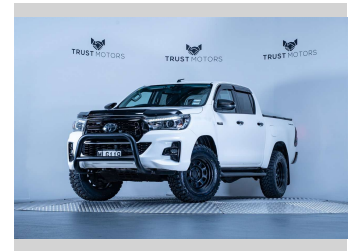

2019 Toyota Hilux SR5 2.8L Manual

Purchase Price **\$37,990**
Includes GST, Registration & Licensing

Finance may be available on this vehicle. Ask one of our friendly staff for more information.

Gain peace of mind with Mechanical Breakdown Insurance. **Ask us how.**

Top features
None Listed

Body Style
4 door, Ute

Odometer
101,400 km

Engine
2755 cc, Internal Combustion

Fuel Type
Diesel

Transmission
Manual

Wheels
-

VIN
MR0GA3DD900264409

Interior
Black

Safety
-

Reg No.
MLG119

Ext Colour
Glacier White

History
NZ New, 2 owners

Seats
5 seats, Fabric

CO2 Emissions
-

Energy Economy
-