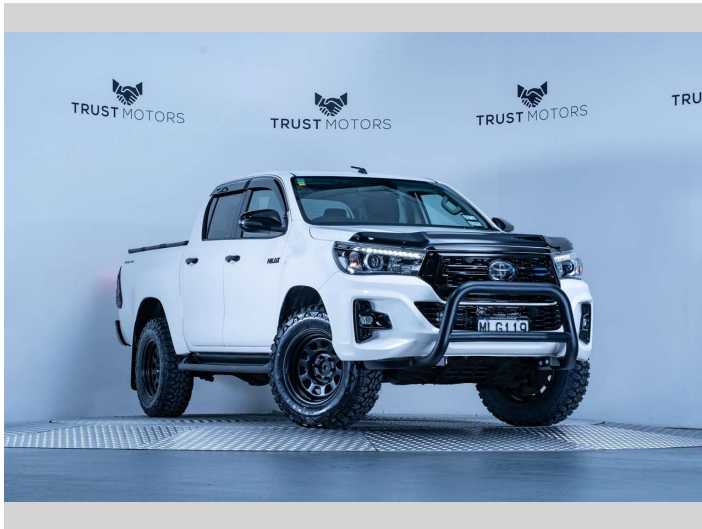

2019 Toyota Hilux SR5 2.8L Manual

Purchase Price **\$37,990**
Includes GST, Registration & Licensing

Finance may be available on this vehicle. Ask one of our friendly staff for more information.

Gain peace of mind with Mechanical Breakdown Insurance. **Ask us how.**

Top features
None Listed

Body Style
4 door, Ute

Odometer
101,400 km

Engine
2755 cc, Internal Combustion

Fuel Type
Diesel

Transmission
Manual

Wheels
-

VIN
MR0GA3DD900264409

Interior
Black

Safety
-

Reg No.
MLG119

Ext Colour
Glacier White

History
NZ New, 2 owners

Seats
5 seats, Fabric

CO2 Emissions
-

Energy Economy
-