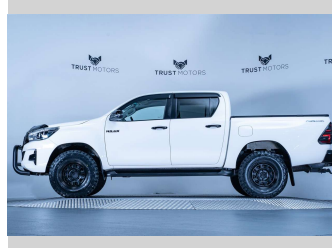

2019 Toyota Hilux SR5 2.8L Manual