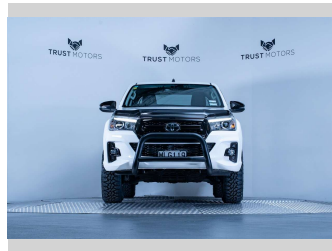

2019 Toyota Hilux SR5 2.8L Manual