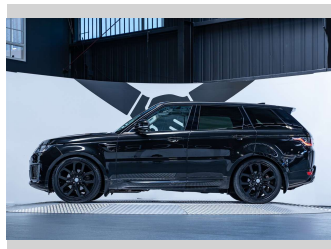

2018 Land Rover Range Rover Sport SDV6 HSE 3.0L

Purchase Price **\$72,990**
Includes GST, Registration & Licensing

Finance may be available on this vehicle. Ask one of our friendly staff for more information.

Gain peace of mind with Mechanical Breakdown Insurance. **Ask us how.**

Top features
None Listed

Body Style
5 door, SUV / 4x4

Odometer
81,100 km

Engine
2993 cc, Internal Combustion

Fuel Type
Diesel

Transmission
Automatic, 4WD

Wheels
-

VIN
SALWA2AK8JA198401

Interior
Black

Safety
-

Reg No.
NPY319

Ext Colour
Santorini Black

History
Ex-Overseas, 2 owners

Seats
5 seats, Leather