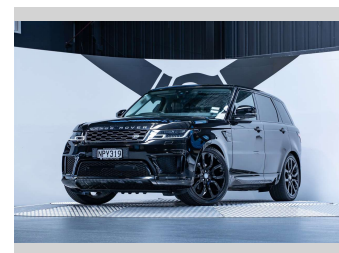

2018 Land Rover Range Rover Sport SDV6 HSE 3.0L

Purchase Price **\$72,990**
Includes GST, Registration & Licensing

Finance may be available on this vehicle. Ask one of our friendly staff for more information.

Gain peace of mind with Mechanical Breakdown Insurance. **Ask us how.**

Top features
None Listed

Body Style
5 door, SUV / 4x4

Odometer
81,100 km

Engine
2993 cc, Internal Combustion

Fuel Type
Diesel

Transmission
Automatic, 4WD

Wheels
-

VIN
SALWA2AK8JA198401

Interior
Black

Safety
-

Reg No.
NPY319

Ext Colour
Santorini Black

History
Ex-Overseas, 2 owners

Seats
5 seats, Leather