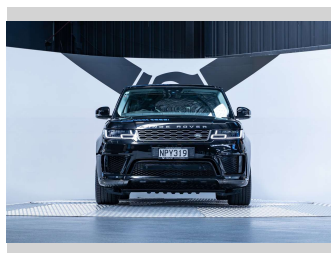

2018 Land Rover Range Rover Sport SDV6 HSE 3.0L

Purchase Price **\$72,990**
Includes GST, Registration & Licensing

Finance may be available on this vehicle. Ask one of our friendly staff for more information.

Gain peace of mind with Mechanical Breakdown Insurance. **Ask us how.**

Top features
None Listed

Body Style
5 door, SUV / 4x4

Odometer
81,100 km

Engine
2993 cc, Internal Combustion

Fuel Type
Diesel

Transmission
Automatic, 4WD