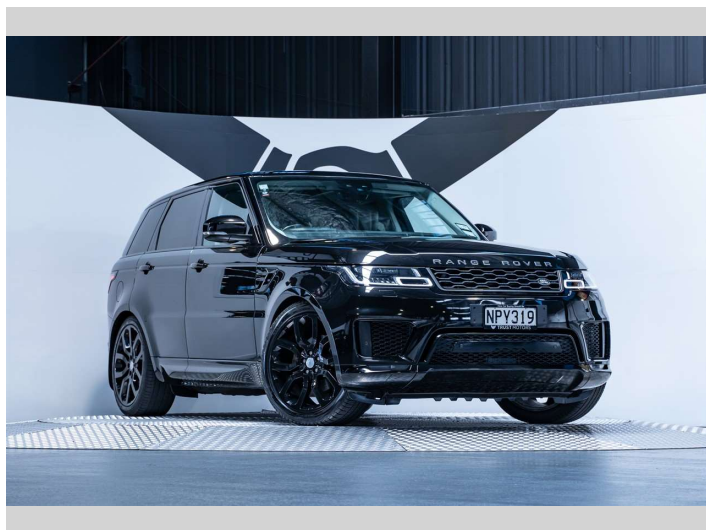

2018 Land Rover Range Rover Sport SDV6 HSE 3.0L

Purchase Price **\$72,990**
Includes GST, Registration & Licensing

Finance may be available on this vehicle. Ask one of our friendly staff for more information.

Gain peace of mind with Mechanical Breakdown Insurance. **Ask us how.**

Top features
None Listed

Body Style
5 door, SUV / 4x4

Odometer
81,100 km

Engine
2993 cc, Internal Combustion

Fuel Type
Diesel

Transmission
Automatic, 4WD

Wheels
-

VIN
SALWA2AK8JA198401

Interior
Black

Safety
-

Reg No.
NPY319

Ext Colour
Santorini Black

History
Ex-Overseas, 2 owners

Seats
5 seats, Leather