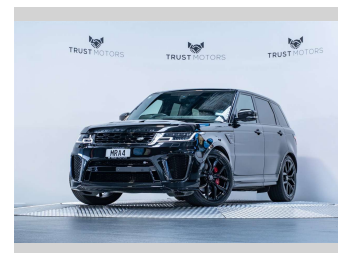

2020 Land Rover Range Rover Sport SVR 5.0L V8

Purchase Price **\$109,990**
Includes GST, Registration & Licensing

Finance may be available on this vehicle. Ask one of our friendly staff for more information.

Gain peace of mind with Mechanical Breakdown Insurance. **Ask us how.**

Top features
None Listed

Body Style
5 door, SUV / 4x4

Odometer
110,700 km

Engine
5000 cc, Internal Combustion

Fuel Type
Petrol

Transmission
Automatic, 4WD