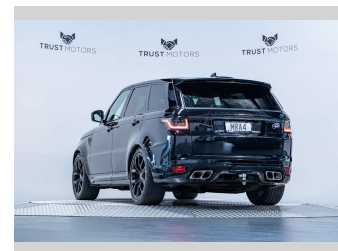

2020 Land Rover Range Rover Sport SVR 5.0L V8

Purchase Price **\$109,990**
Includes GST, Registration & Licensing

Finance may be available on this vehicle. Ask one of our friendly staff for more information.