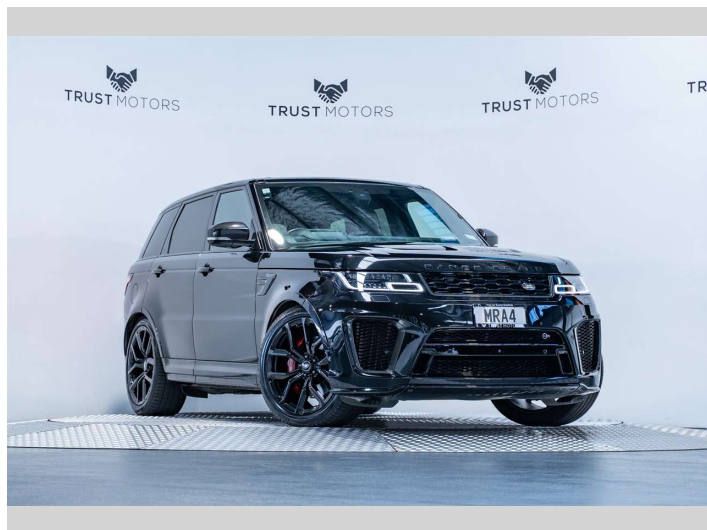

2020 Land Rover Range Rover Sport SVR 5.0L V8

Purchase Price **\$109,990**
Includes GST, Registration & Licensing

Finance may be available on this vehicle. Ask one of our friendly staff for more information.

Gain peace of mind with Mechanical Breakdown Insurance. **Ask us how.**

Top features
None Listed

Body Style
5 door, SUV / 4x4

Odometer
110,700 km

Engine
5000 cc, Internal Combustion

Fuel Type
Petrol

Transmission
Automatic, 4WD