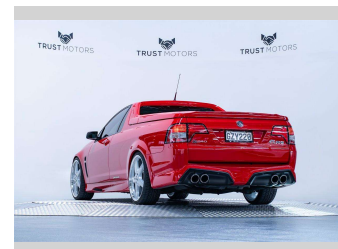

# 2013 Holden HSV Maloo R8 6.2L LS3 Manual

**Purchase Price** **\$94,990**  
Includes GST, Registration & Licensing

Finance may be available on this vehicle. Ask one of our friendly staff for more information.