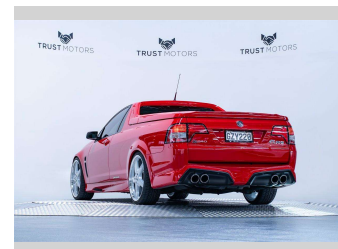

2013 Holden HSV Maloo R8 6.2L LS3 Manual

Purchase Price **\$89,990**
Includes GST, Registration & Licensing

Finance may be available on this vehicle. Ask one of our friendly staff for more information.

Gain peace of mind with Mechanical Breakdown Insurance. **Ask us how.**

Interior
Black

Safety
-

Reg No.
GZY220

Ext Colour
Red Hot

History
NZ New, 6 owners

Seats
2 seats, Leather/ Suede

CO2 Emissions
-

Energy Economy
-