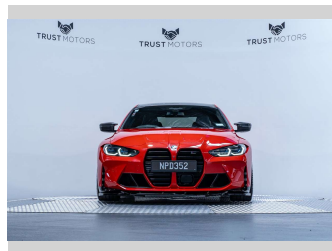

2021 BMW M4 Competition 3.0L Twin Turbo

Purchase Price **\$109,990**
Includes GST, Registration & Licensing

Finance may be available on this vehicle. Ask one of our friendly staff for more information.

Gain peace of mind with Mechanical Breakdown Insurance. **Ask us how.**

Top features
None Listed

Body Style
2 door, Coupe

Odometer
47,300 km

Engine
2993 cc, Internal Combustion

Fuel Type
Petrol

Transmission
Automatic, Rear Wheel

Wheels
-

VIN
WBS32AZ040CF91475

Interior
Black

Safety
-

Reg No.
NPD352

Ext Colour
Toronto Red Metallic

History
NZ New, 9 owners

Seats
4 seats, Leather

CO2 Emissions
-

Energy Economy
-