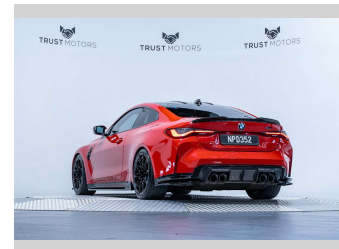

2021 BMW M4 Competition 3.0L Twin Turbo

Purchase Price **\$109,990**
Includes GST, Registration & Licensing

Finance may be available on this vehicle. Ask one of our friendly staff for more information.

Gain peace of mind with Mechanical Breakdown Insurance. **Ask us how.**

Top features
None Listed

Body Style
2 door, Coupe

Odometer
47,300 km

Engine
2993 cc, Internal Combustion

Fuel Type
Petrol

Transmission
Automatic, Rear Wheel

Wheels
-

VIN
WBS32AZ040CF91475

Interior
Black

Safety
-

Reg No.
NPD352

Ext Colour
Toronto Red Metallic

History
NZ New, 9 owners

Seats
4 seats, Leather

CO2 Emissions
-

Energy Economy
-