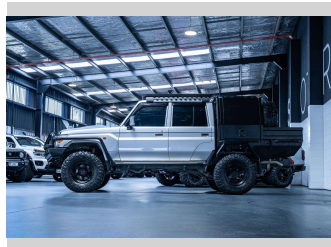

# 2021 Toyota Landcruiser LX 4.5L V8 Manual

Purchase Price

**\$112,990**

Includes GST, Registration & Licensing

Finance may be available on this vehicle. Ask one of our friendly staff for more information.