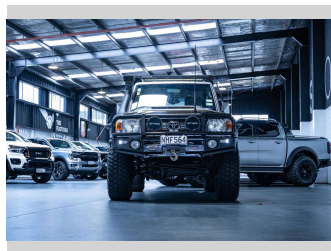

# 2021 Toyota Landcruiser LX 4.5L V8 Manual

Purchase Price

**\$112,990**

Includes GST, Registration & Licensing

Finance may be available on this vehicle. Ask one of our friendly staff for more information.