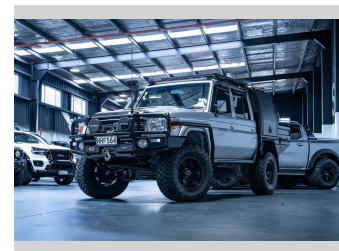

# 2021 Toyota Landcruiser LX 4.5L V8 Manual

Purchase Price

**\$112,990**

Includes GST, Registration & Licensing

Finance may be available on this vehicle. Ask one of our friendly staff for more information.

## Top features

None Listed

Body Style

**4 door, Ute**

Odometer

**61,800 km**

Engine

**4461 cc, Internal Combustion**