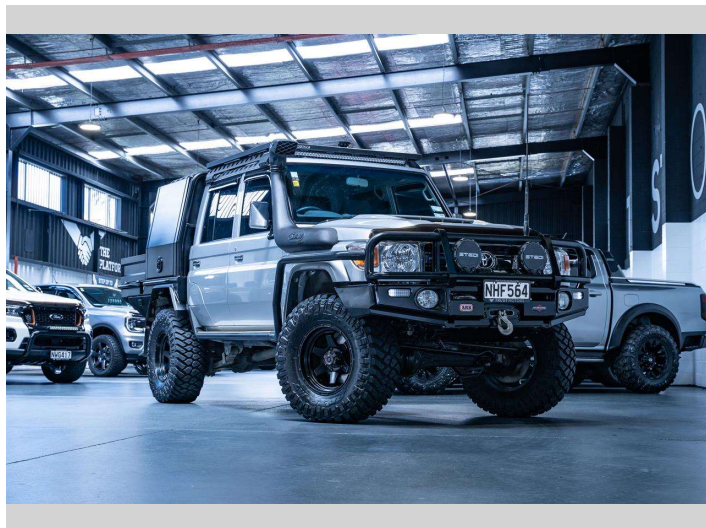

# 2021 Toyota Landcruiser LX 4.5L V8 Manual

Purchase Price

**\$112,990**

Includes GST, Registration & Licensing

Finance may be available on this vehicle. Ask one of our friendly staff for more information.