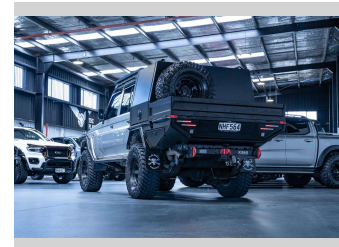

# 2021 Toyota Landcruiser LX 4.5L V8 Manual

Purchase Price

**\$112,990**

Includes GST, Registration & Licensing

Finance may be available on this vehicle. Ask one of our friendly staff for more information.