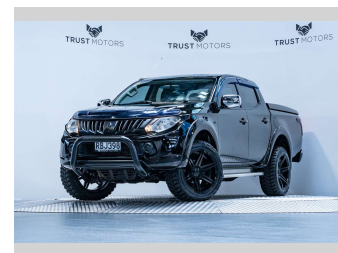

# 2016 Mitsubishi Triton GLXR 2.4L Automatic

**Purchase Price** **\$24,990**  
Includes GST, Registration & Licensing

Finance may be available on this vehicle. Ask one of our friendly staff for more information.

Gain peace of mind with Mechanical Breakdown Insurance. **Ask us how.**

**Top features**  
None Listed

Body Style  
**4 door, Ute**

Odometer  
**112,200 km**

Engine  
**2442 cc, Internal Combustion**

Fuel Type  
**Diesel**