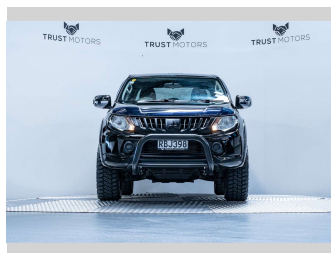

# 2016 Mitsubishi Triton GLXR 2.4L Automatic

**Purchase Price** **\$24,990**  
Includes GST, Registration & Licensing

Finance may be available on this vehicle. Ask one of our friendly staff for more information.