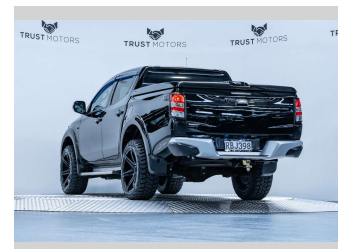

# 2016 Mitsubishi Triton GLXR 2.4L Automatic

**Purchase Price** **\$24,990**  
Includes GST, Registration & Licensing

Finance may be available on this vehicle. Ask one of our friendly staff for more information.

Gain peace of mind with Mechanical Breakdown Insurance. **Ask us how.**

**Top features**  
None Listed

Body Style  
**4 door, Ute**

Odometer  
**112,200 km**

Engine  
**2442 cc, Internal Combustion**

Fuel Type  
**Diesel**