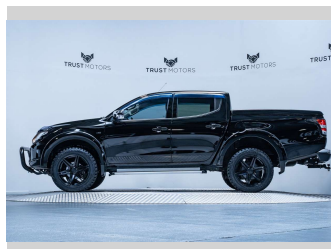

# 2016 Mitsubishi Triton GLXR 2.4L Automatic

**Purchase Price** **\$24,990**  
Includes GST, Registration & Licensing

Finance may be available on this vehicle. Ask one of our friendly staff for more information.

Gain peace of mind with Mechanical Breakdown Insurance. **Ask us how.**

**Top features**  
None Listed

Body Style  
**4 door, Ute**

Odometer  
**112,200 km**

Engine  
**2442 cc, Internal Combustion**

Fuel Type  
**Diesel**