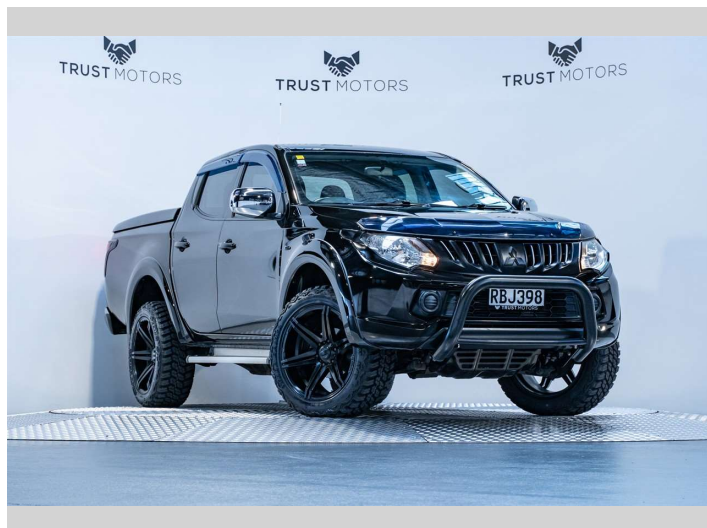

# 2016 Mitsubishi Triton GLXR 2.4L Automatic

**Purchase Price** **\$24,990**  
Includes GST, Registration & Licensing

Finance may be available on this vehicle. Ask one of our friendly staff for more information.

Gain peace of mind with Mechanical Breakdown Insurance. **Ask us how.**

**Top features**  
None Listed

Body Style  
**4 door, Ute**

Odometer  
**112,200 km**

Engine  
**2442 cc, Internal Combustion**

Fuel Type  
**Diesel**