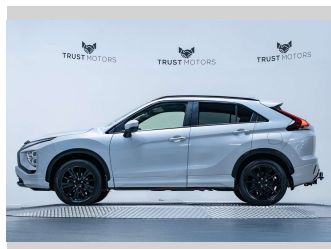

2022 Mitsubishi Eclipse Cross VRX 1.5L Turbo 4WD

Purchase Price **\$31,990**
Includes GST, Registration & Licensing

Finance may be available on this vehicle. Ask one of our friendly staff for more information.

Gain peace of mind with Mechanical Breakdown Insurance. **Ask us how.**

Top features
None Listed

Body Style
4 door, SUV / 4x4

Odometer
43,200 km

Engine
1499 cc, Internal Combustion

Fuel Type
Petrol

Transmission
Automatic, 4WD