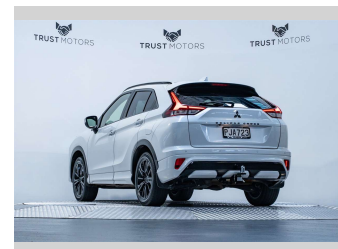

2022 Mitsubishi Eclipse Cross VRX 1.5L Turbo 4WD

Purchase Price **\$31,990**
Includes GST, Registration & Licensing

Finance may be available on this vehicle. Ask one of our friendly staff for more information.

Gain peace of mind with Mechanical Breakdown Insurance. **Ask us how.**

Top features
None Listed

Body Style
4 door, SUV / 4x4

Odometer
43,200 km

Engine
1499 cc, Internal Combustion

Fuel Type
Petrol

Transmission
Automatic, 4WD