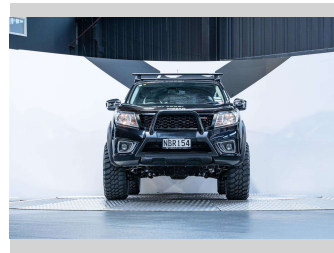

2020 Nissan Navara RX 2.3L Turbo Diesel

Purchase Price **\$31,990**
Includes GST, Registration & Licensing

Finance may be available on this vehicle. Ask one of our friendly staff for more information.

Gain peace of mind with Mechanical Breakdown Insurance. **Ask us how.**