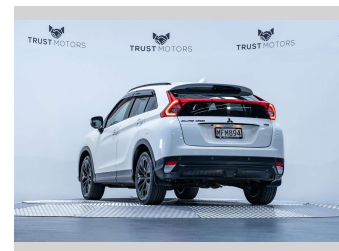

2019 Mitsubishi Eclipse Cross VRX 1.5L Turbo

Purchase Price **\$25,990**
Includes GST, Registration & Licensing

Finance may be available on this vehicle. Ask one of our friendly staff for more information.

Gain peace of mind with Mechanical Breakdown Insurance. **Ask us how.**

Top features
None Listed

Body Style
4 door, SUV / 4x4

Odometer
71,700 km

Engine
1499 cc, Internal Combustion

Fuel Type
Petrol

Transmission
Automatic