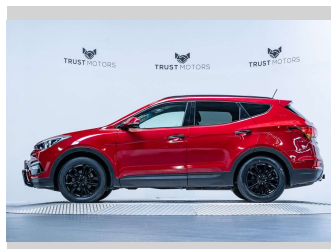

# 2017 Hyundai Santa Fe Elite 3.3L V6

**Purchase Price** **\$29,990**  
Includes GST, Registration & Licensing

Finance may be available on this vehicle. Ask one of our friendly staff for more information.

Gain peace of mind with Mechanical Breakdown Insurance. **Ask us how.**

**Top features**  
None Listed

Body Style  
**5 door, SUV / 4x4**

Odometer  
**68,400 km**

Engine  
**3342 cc, Internal Combustion**