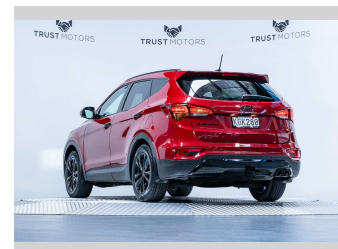

# 2017 Hyundai Santa Fe Elite 3.3L V6

**Purchase Price** **\$29,990**  
Includes GST, Registration & Licensing

Finance may be available on this vehicle. Ask one of our friendly staff for more information.

Gain peace of mind with Mechanical Breakdown Insurance. **Ask us how.**

**Top features**  
None Listed

Body Style  
**5 door, SUV / 4x4**

Odometer  
**68,400 km**

Engine  
**3342 cc, Internal Combustion**