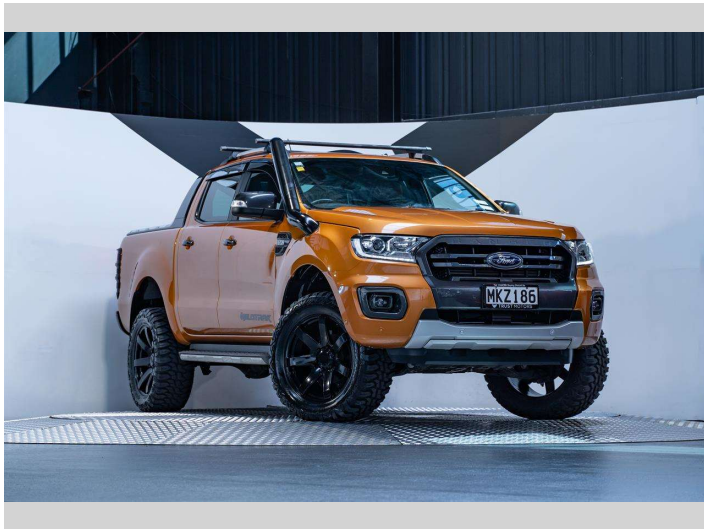

2019 Ford Ranger Wildtrak 3.2L 4WD PX-3

Purchase Price **\$48,990**
Includes GST, Registration & Licensing

Finance may be available on this vehicle. Ask one of our friendly staff for more information.

Gain peace of mind with Mechanical Breakdown Insurance. **Ask us how.**

Top features

None Listed

Body Style
4 door, Ute

Odometer
16,300 km

Engine
3198 cc, Internal Combustion

Fuel Type
Diesel

Transmission
Automatic, 4WD

Wheels
-

VIN
MPBUMFF50KX243809

Interior
Black

Safety

Based on 2023 VSRR rating

Reg No.
MKZ186

Ext Colour
Sabre Orange

History
NZ New, 2 owners

Seats
5 seats, Leather