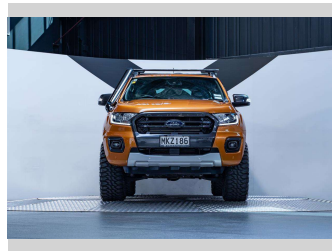

2019 Ford Ranger Wildtrak 3.2L 4WD PX-3

Purchase Price **$48,990**
Includes GST, Registration & Licensing

Finance may be available on this vehicle. Ask one of our friendly staff for more information.

Gain peace of mind with Mechanical Breakdown Insurance. **Ask us how.**

Top features

None Listed

Body Style
4 door, Ute

Odometer
16,300 km

Engine
3198 cc, Internal Combustion

Fuel Type
Diesel

Transmission
Automatic, 4WD

Wheels
-

VIN
MPBUMFF50KX243809

Interior
Black

Safety

Based on 2023 VSRR rating

Reg No.
MKZ186

Ext Colour
Sabre Orange

History
NZ New, 2 owners

Seats
5 seats, Leather

CO2 Emissions
★☆☆☆☆
267 grams/km

Energy Economy
★☆☆☆☆

Annual fuel cost of $3,920
10.2L per 100km

Cost per year is an estimate based on diesel price of $2.00 per litre and an average distance of 14000 km. Includes Road User Charges (RUC). Emissions and Energy Economy figures standardised to 3P WLTP.

Stock ID: 5789

Trust Motors Ltd | Phone 09 887 8668 | Email george@trustmotors.co.nz
10 Norman Spencer Drive, Papatoetoe, Auckland 2104, New Zealand
www.trustmotors.co.nz

★★★★★
4.92 | 1361 reviews