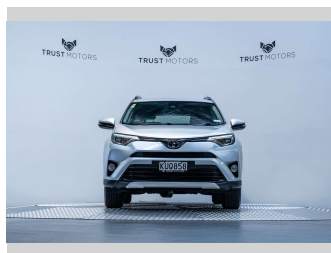

2016 Toyota Rav4 GXL 2.5L 4WD

Purchase Price **\$19,990**
Includes GST, Registration & Licensing

Finance may be available on this vehicle. Ask one of our friendly staff for more information.

Gain peace of mind with Mechanical Breakdown Insurance. **Ask us how.**

Top features
None Listed

Body Style
5 door, SUV / 4x4

Odometer
164,200 km

Engine
2494 cc, Internal Combustion

Fuel Type
Petrol

Transmission
Automatic, 4WD

Wheels
-

VIN
JTMRFFREX0D178053