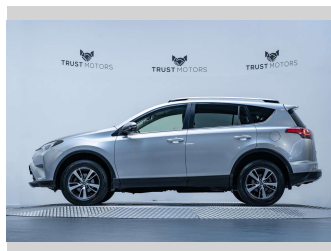

2016 Toyota Rav4 GXL 2.5L 4WD

Purchase Price **\$19,990**
Includes GST, Registration & Licensing

Finance may be available on this vehicle. Ask one of our friendly staff for more information.

Gain peace of mind with Mechanical Breakdown Insurance. **Ask us how.**

Top features
None Listed

Body Style
5 door, SUV / 4x4

Odometer
164,200 km

Engine
2494 cc, Internal Combustion

Fuel Type
Petrol

Transmission
Automatic, 4WD

Wheels
-

VIN
JTMRFFREX0D178053