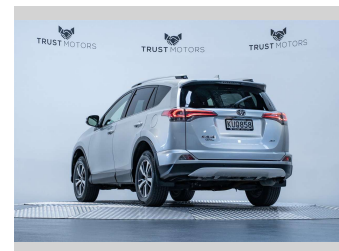

2016 Toyota Rav4 GXL 2.5L 4WD

Purchase Price **\$19,990**
Includes GST, Registration & Licensing

Finance may be available on this vehicle. Ask one of our friendly staff for more information.

Gain peace of mind with Mechanical Breakdown Insurance. **Ask us how.**