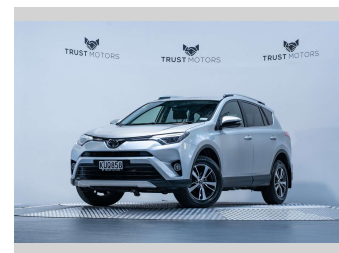

2016 Toyota Rav4 GXL 2.5L 4WD

Purchase Price **\$19,990**
Includes GST, Registration & Licensing

Finance may be available on this vehicle. Ask one of our friendly staff for more information.

Gain peace of mind with Mechanical Breakdown Insurance. **Ask us how.**

Top features
None Listed

Body Style
5 door, SUV / 4x4

Odometer
164,200 km

Engine
2494 cc, Internal Combustion

Fuel Type
Petrol

Transmission
Automatic, 4WD

Wheels
-

VIN
JTMRFFREX0D178053