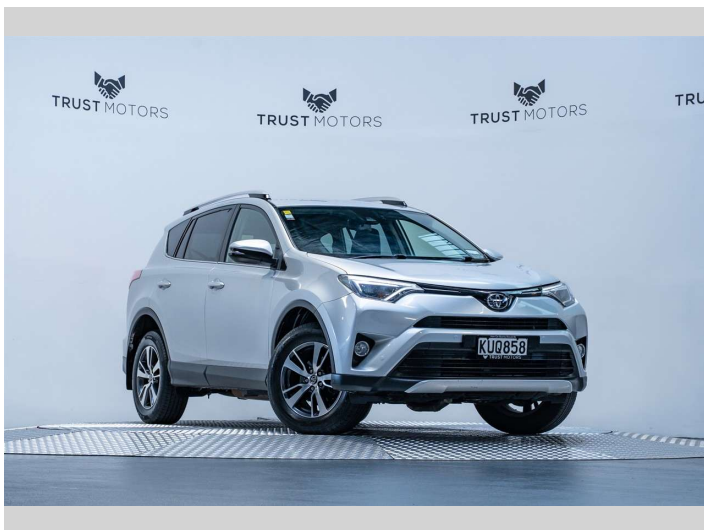

2016 Toyota Rav4 GXL 2.5L 4WD

Purchase Price **\$19,990**
Includes GST, Registration & Licensing

Finance may be available on this vehicle. Ask one of our friendly staff for more information.

Gain peace of mind with Mechanical Breakdown Insurance. **Ask us how.**

Top features
None Listed

Body Style
5 door, SUV / 4x4

Odometer
164,200 km

Engine
2494 cc, Internal Combustion

Fuel Type
Petrol

Transmission
Automatic, 4WD

Wheels
-

VIN
JTMRFFREX0D178053

Interior
Black

Safety
-

Reg No.
KUQ858

Ext Colour
Silver Sky Metallic

History
NZ New, 5 owners

Seats
5 seats, Fabric

CO2 Emissions
-

Energy Economy
-