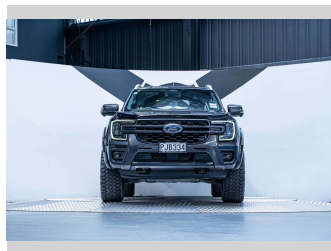

2022 Ford Ranger Wildtrak 2.0L Bi-Turbo 4WD

Purchase Price **\$57,990**
Includes GST, Registration & Licensing

Finance may be available on this vehicle. Ask one of our friendly staff for more information.