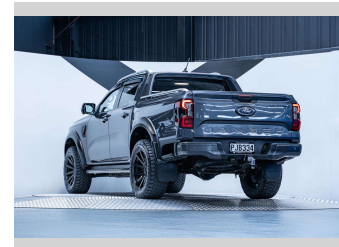

2022 Ford Ranger Wildtrak 2.0L Bi-Turbo 4WD

Purchase Price **\$57,990**
Includes GST, Registration & Licensing

Finance may be available on this vehicle. Ask one of our friendly staff for more information.

Gain peace of mind with Mechanical Breakdown Insurance. **Ask us how.**

an ASSURANT company

Top features
None Listed

Body Style
4 door, Ute

Odometer
45,100 km

Engine
1996 cc, Internal Combustion

Fuel Type
Diesel