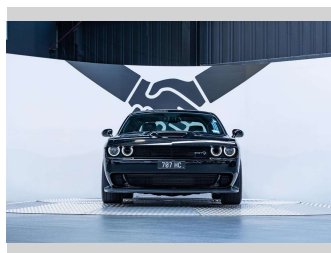

2016 Dodge Challenger Hellcat 6.2L Supercharged

Purchase Price **\$129,990**
Includes GST, Registration & Licensing

Finance may be available on this vehicle. Ask one of our friendly staff for more information.