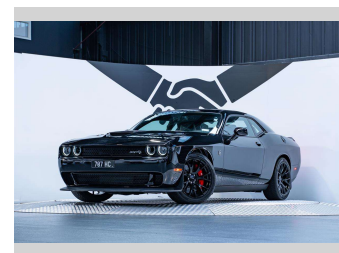

2016 Dodge Challenger Hellcat 6.2L Supercharged

Purchase Price **\$129,990**
Includes GST, Registration & Licensing

Finance may be available on this vehicle. Ask one of our friendly staff for more information.

Gain peace of mind with Mechanical Breakdown Insurance. **Ask us how.**

Top features
None Listed

Body Style
2 door, Coupe

Odometer
19,600 km

Engine
6200 cc, Internal Combustion

Fuel Type
Petrol

Transmission
Automatic, Rear Wheel

Wheels
-

VIN
2C3CDZC94GH244938

Interior
Black

Safety
-

Reg No.
707HC

Ext Colour
Pitch Black

History
Ex-Overseas, 2 owners

Seats
5 seats, Leather