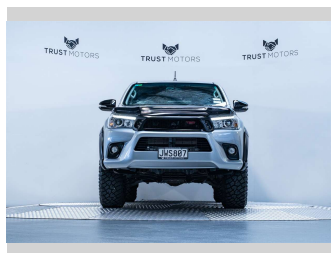

# 2016 Toyota Hilux SR5 2.8L Manual

**Purchase Price** **\$37,990**  
Includes GST, Registration & Licensing

Finance may be available on this vehicle. Ask one of our friendly staff for more information.