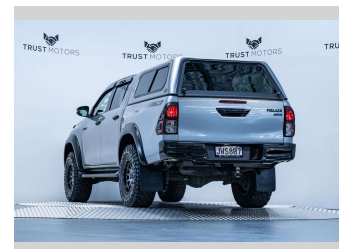

# 2016 Toyota Hilux SR5 2.8L Manual

**Purchase Price** **\$37,990**  
Includes GST, Registration & Licensing

Finance may be available on this vehicle. Ask one of our friendly staff for more information.