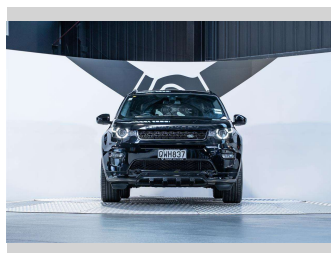

2018 Land Rover Discovery Sport TD4 SE 2.0D 4WD

Purchase Price **\$33,990**
Includes GST, Registration & Licensing

Finance may be available on this vehicle. Ask one of our friendly staff for more information.