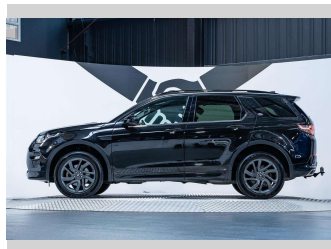

2018 Land Rover Discovery Sport TD4 SE 2.0D 4WD

Purchase Price **\$33,990**
Includes GST, Registration & Licensing

Finance may be available on this vehicle. Ask one of our friendly staff for more information.

Gain peace of mind with Mechanical Breakdown Insurance. **Ask us how.**

Top features
None Listed

Body Style
5 door, SUV / 4x4

Odometer
77,400 km

Engine
1999 cc, Internal Combustion

Fuel Type
Diesel

Transmission
Automatic, 4WD