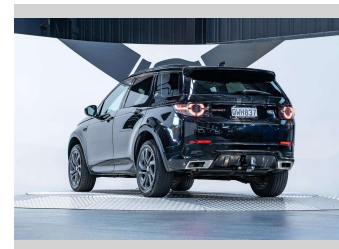

2018 Land Rover Discovery Sport TD4 SE 2.0D 4WD

Purchase Price **\$33,990**
Includes GST, Registration & Licensing

Finance may be available on this vehicle. Ask one of our friendly staff for more information.

Gain peace of mind with Mechanical Breakdown Insurance. **Ask us how.**

Top features
None Listed

Body Style
5 door, SUV / 4x4

Odometer
77,400 km

Engine
1999 cc, Internal Combustion

Fuel Type
Diesel

Transmission
Automatic, 4WD