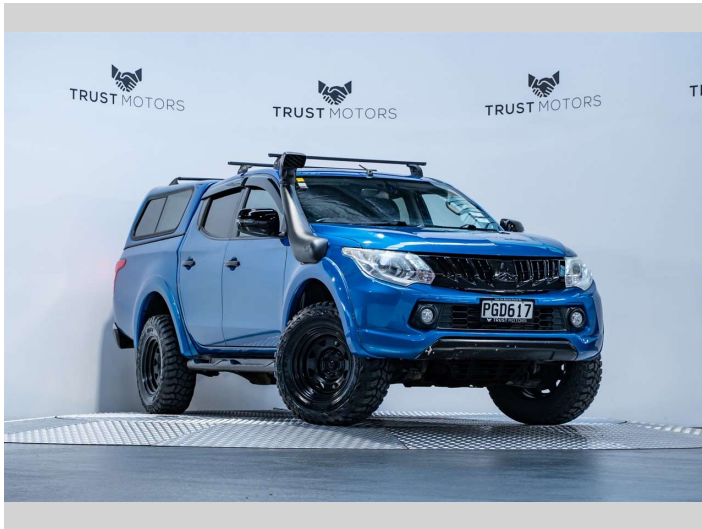

2015 Mitsubishi Triton GLS 2.4L 4WD

Purchase Price **\$25,990**
Includes GST, Registration & Licensing

Finance may be available on this vehicle. Ask one of our friendly staff for more information.

Gain peace of mind with Mechanical Breakdown Insurance. **Ask us how.**

Top features
None Listed

Body Style
4 door, Ute

Odometer
181,400 km

Engine
2442 cc, Internal Combustion

Fuel Type
Diesel

Transmission
Automatic, 4WD

Wheels
-

VIN
MMAJYKL10GH000457

Interior
Black

Safety
-

Reg No.
PGD617

Ext Colour
Mohican Blue

History
NZ New, 8 owners

Seats
5 seats, Fabric

CO2 Emissions
-

Energy Economy
-