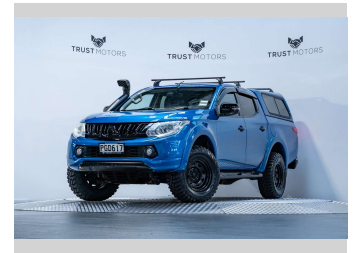

2015 Mitsubishi Triton GLS 2.4L 4WD

Purchase Price **\$25,990**
Includes GST, Registration & Licensing

Finance may be available on this vehicle. Ask one of our friendly staff for more information.

Gain peace of mind with Mechanical Breakdown Insurance. **Ask us how.**

Top features
None Listed

Body Style
4 door, Ute

Odometer
181,400 km

Engine
2442 cc, Internal Combustion

Fuel Type
Diesel

Transmission
Automatic, 4WD

Wheels
-

VIN
MMAJYKL10GH000457

Interior
Black

Safety
-

Reg No.
PGD617

Ext Colour
Mohican Blue

History
NZ New, 8 owners

Seats
5 seats, Fabric

CO2 Emissions
-

Energy Economy
-