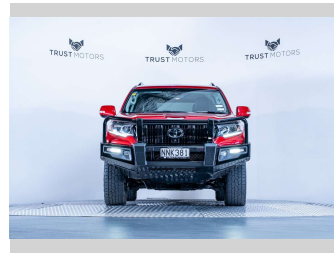

2021 Toyota Landcruiser Prado VX 2.8D 4WD

Purchase Price **\$69,990**
Includes GST, Registration & Licensing

Finance may be available on this vehicle. Ask one of our friendly staff for more information.