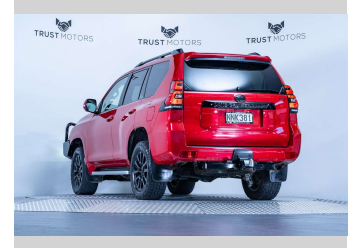

2021 Toyota Landcruiser Prado VX 2.8D 4WD

Purchase Price **\$69,990**
Includes GST, Registration & Licensing

Finance may be available on this vehicle. Ask one of our friendly staff for more information.

Gain peace of mind with Mechanical Breakdown Insurance. **Ask us how.**

Top features
None Listed

Body Style
5 door, SUV / 4x4

Odometer
66,000 km

Engine
2755 cc, Internal Combustion

Fuel Type
Diesel

Transmission
Automatic, 4WD