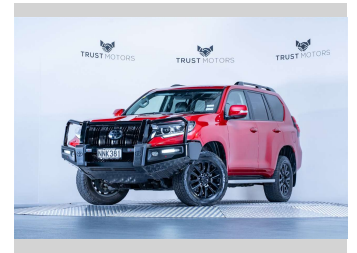

2021 Toyota Landcruiser Prado VX 2.8D 4WD

Purchase Price **\$69,990**
Includes GST, Registration & Licensing

Finance may be available on this vehicle. Ask one of our friendly staff for more information.

Gain peace of mind with Mechanical Breakdown Insurance. **Ask us how.**

Top features
None Listed

Body Style
5 door, SUV / 4x4

Odometer
66,000 km

Engine
2755 cc, Internal Combustion

Fuel Type
Diesel

Transmission
Automatic, 4WD