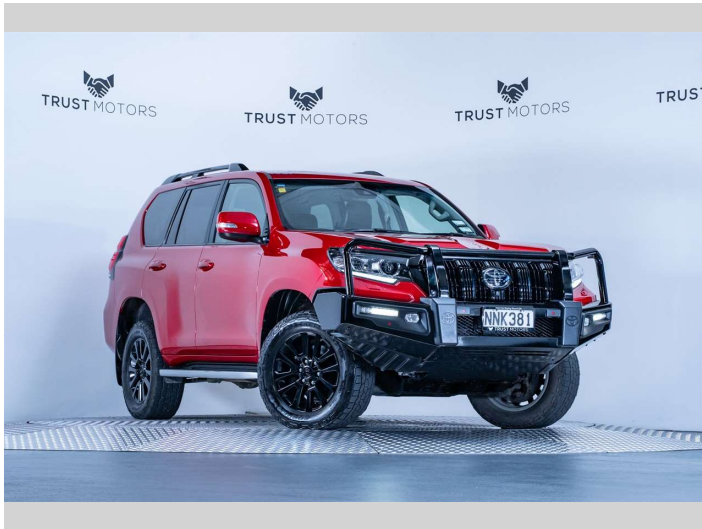

2021 Toyota Landcruiser Prado VX 2.8D 4WD

Purchase Price **\$69,990**
Includes GST, Registration & Licensing

Finance may be available on this vehicle. Ask one of our friendly staff for more information.

Gain peace of mind with Mechanical Breakdown Insurance. **Ask us how.**

Top features
None Listed

Body Style
5 door, SUV / 4x4

Odometer
66,000 km

Engine
2755 cc, Internal Combustion

Fuel Type
Diesel

Transmission
Automatic, 4WD