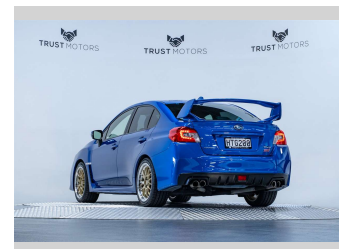

# 2014 Subaru WRX STI 2.5L Manual Turbo

**Purchase Price** **\$39,990**  
Includes GST, Registration & Licensing

Finance may be available on this vehicle. Ask one of our friendly staff for more information.

Gain peace of mind with Mechanical Breakdown Insurance. **Ask us how.**

**Top features**  
None Listed

**Body Style**  
4 door, Sedan

**Odometer**  
84,700 km

**Engine**  
2457 cc, Internal Combustion

**Fuel Type**  
Petrol

**Transmission**  
Manual, 4WD

**Wheels**  
-

**VIN**  
JF1VAFKH3FG005673

**Interior**  
Black and Red

**Safety**  
-

**Reg No.**  
HTG200

**Ext Colour**  
World Rally Blue

**History**  
NZ New, 5 owners