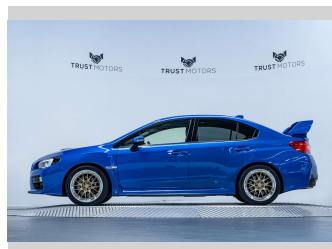

# 2014 Subaru WRX STI 2.5L Manual Turbo

**Purchase Price** **\$39,990**  
Includes GST, Registration & Licensing

Finance may be available on this vehicle. Ask one of our friendly staff for more information.

**Transmission**  
Manual, 4WD

**Wheels**  
-

**VIN**  
JF1VAFKH3FG005673

**Interior**  
Black and Red

**Safety**  
-

**Reg No.**  
HTG200

**Ext Colour**  
World Rally Blue

**History**  
NZ New, 5 owners