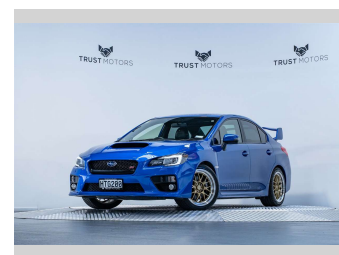

# 2014 Subaru WRX STI 2.5L Manual Turbo

**Purchase Price** **\$39,990**  
Includes GST, Registration & Licensing

Finance may be available on this vehicle. Ask one of our friendly staff for more information.

Gain peace of mind with Mechanical Breakdown Insurance. **Ask us how.**

**Top features**  
None Listed

**Body Style**  
4 door, Sedan

**Odometer**  
84,700 km

**Engine**  
2457 cc, Internal Combustion

**Fuel Type**  
Petrol

**Transmission**  
Manual, 4WD

**Wheels**  
-

**VIN**  
JF1VAFKH3FG005673

**Interior**  
Black and Red

**Safety**  
-

**Reg No.**  
HTG200

**Ext Colour**  
World Rally Blue

**History**  
NZ New, 5 owners