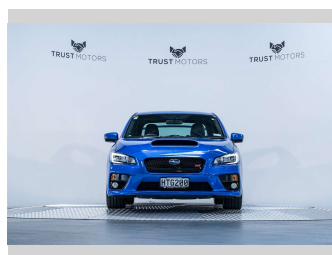

# 2014 Subaru WRX STI 2.5L Manual Turbo

**Purchase Price** **\$39,990**  
Includes GST, Registration & Licensing

Finance may be available on this vehicle. Ask one of our friendly staff for more information.

**Transmission**  
Manual, 4WD

**Wheels**  
-

**VIN**  
JF1VAFKH3FG005673

**Interior**  
Black and Red

**Safety**  
-

**Reg No.**  
HTG200

**Ext Colour**  
World Rally Blue

**History**  
NZ New, 5 owners