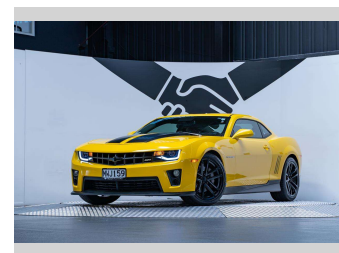

# 2010 Chevrolet Camaro 2SS 6.2L V8

**Purchase Price** **\$47,990**  
Includes GST, Registration & Licensing

Finance may be available on this vehicle. Ask one of our friendly staff for more information.