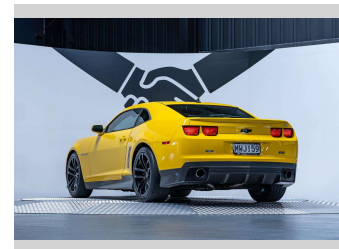

# 2010 Chevrolet Camaro 2SS 6.2L V8

**Purchase Price** **\$47,990**  
Includes GST, Registration & Licensing

Finance may be available on this vehicle. Ask one of our friendly staff for more information.