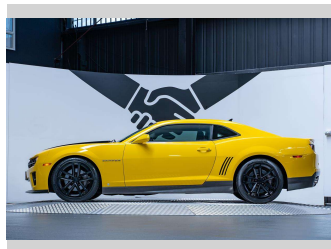

# 2010 Chevrolet Camaro 2SS 6.2L V8

**Purchase Price** **\$47,990**  
Includes GST, Registration & Licensing

Finance may be available on this vehicle. Ask one of our friendly staff for more information.