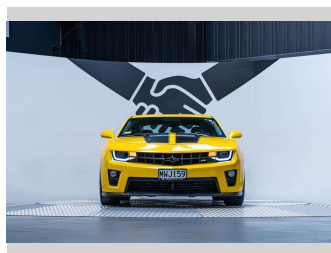

# 2010 Chevrolet Camaro 2SS 6.2L V8

**Purchase Price** **\$47,990**  
Includes GST, Registration & Licensing

Finance may be available on this vehicle. Ask one of our friendly staff for more information.