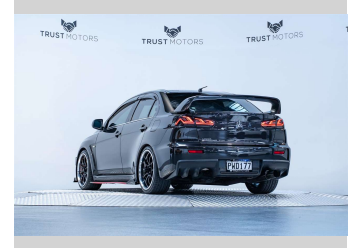

2008 Mitsubishi Lancer Evolution X 2.0L Turbo

Purchase Price **\$38,990**
Includes GST, Registration & Licensing

Finance may be available on this vehicle. Ask one of our friendly staff for more information.